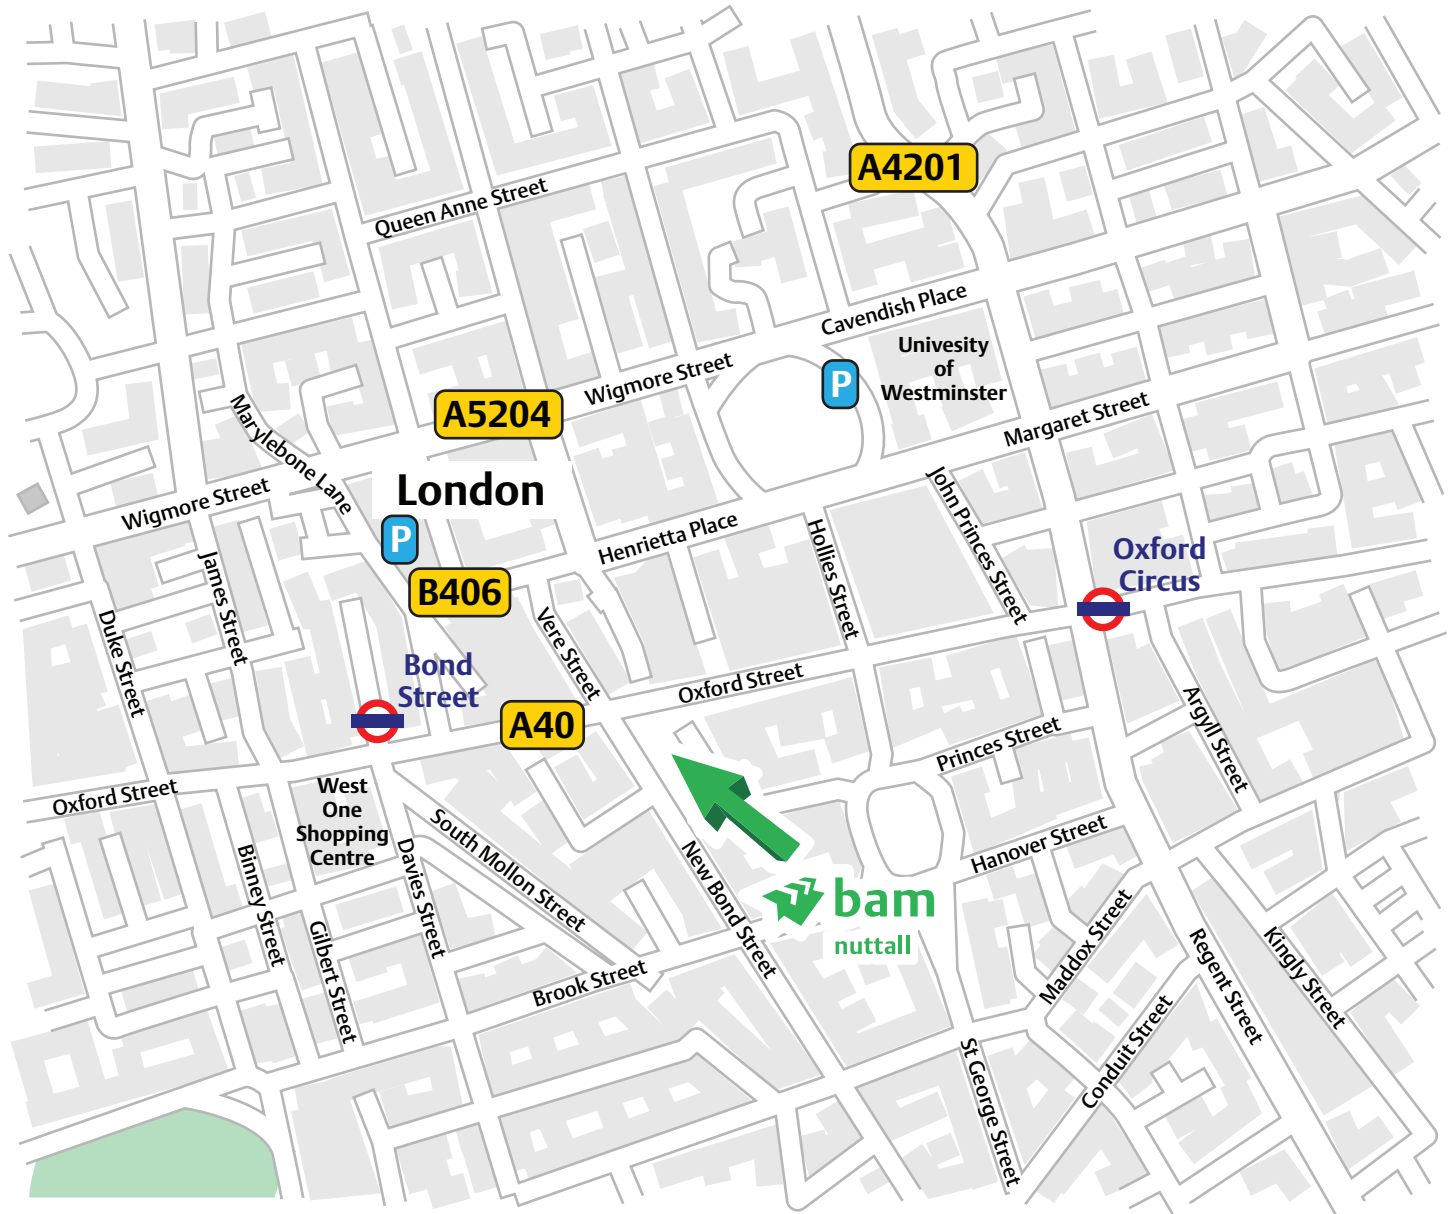

**BAM Nuttall - London Office Location**

**Railway Stations:**

- Kings Cross, Euston, Paddington, Victoria, Marylebone, Liverpool Street and London Waterloo.

**Tube Stations:**

- Oxford Circus      Central — Victoria — Bakerloo —
- Bond Street      Central — Jubilee —

**Car Parking:**

- Q Park, Oxford Street, W1G 0PR (521 spaces - £5/hr)
- NCP, 74-77 Welbeck Street, W1G 0BB (360 spaces - £5/hr)