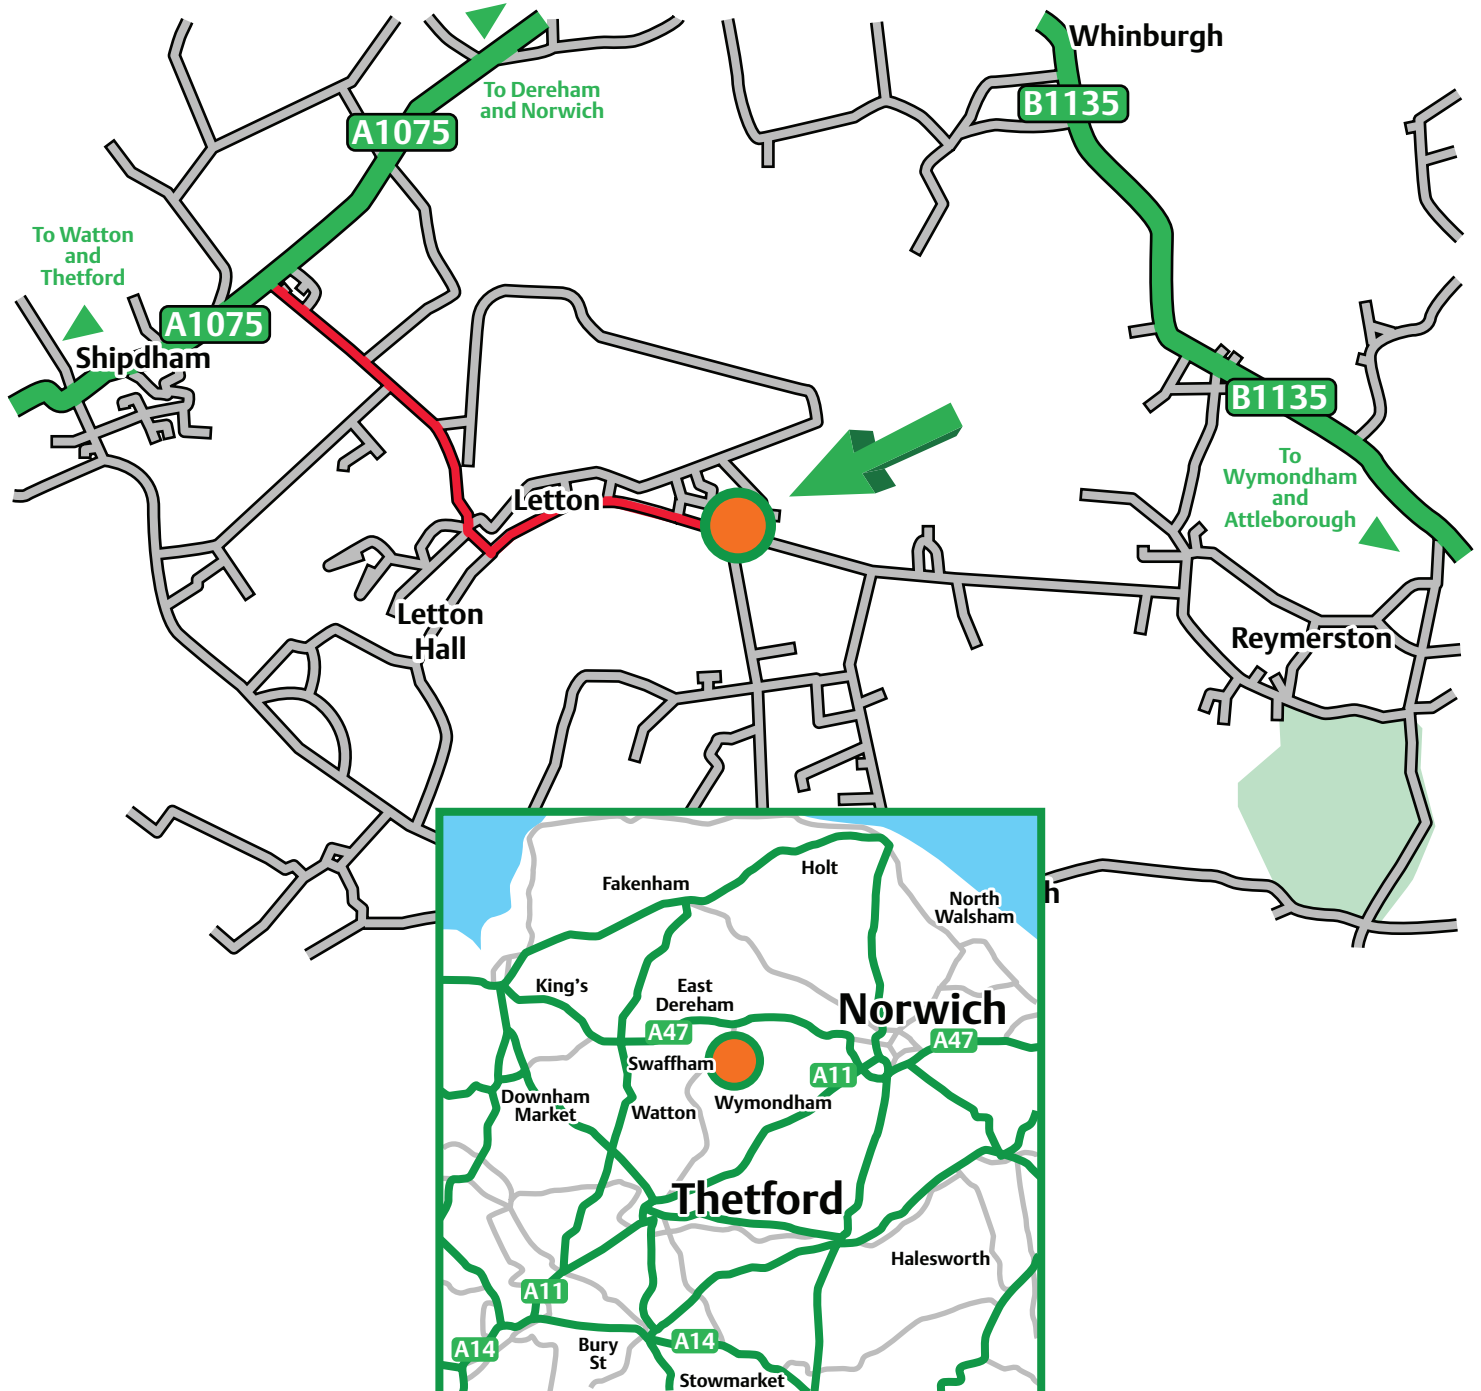

Nuttall John Martin office location - Shipdham

Directions

- NJM's office is situated three miles south east of Shipdham which is nine miles from Dereham on the A1075 and 20 miles due west from Norwich.
- In Shipdham, follow the sign to the Airfield Industrial Estate. Our offices are approximately two miles down this road on the left hand side.