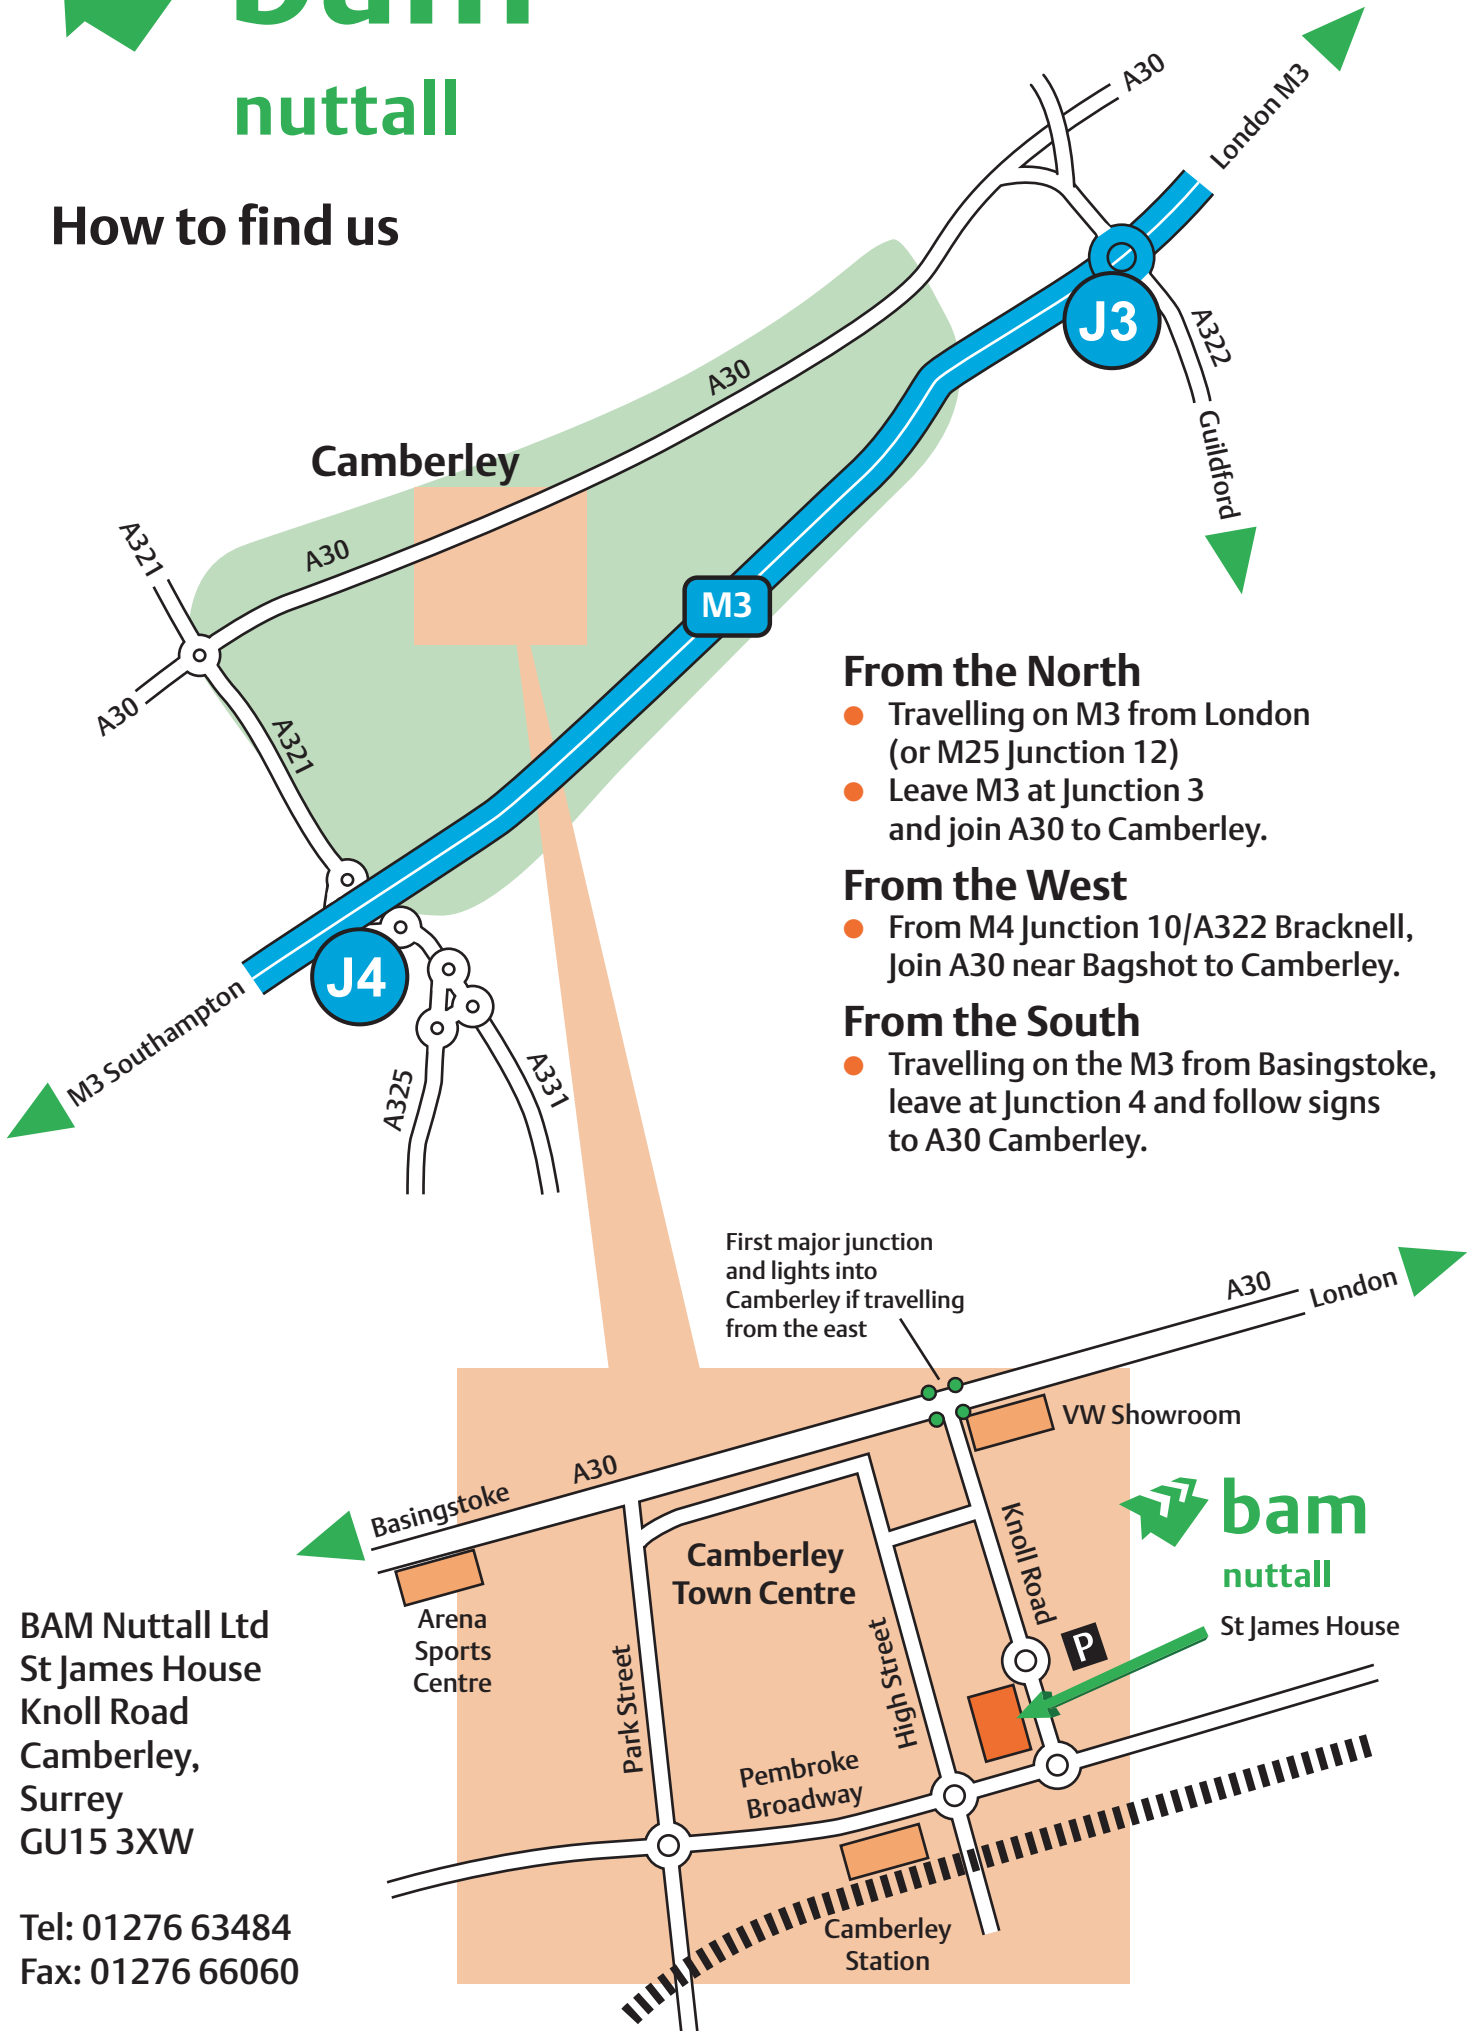

How to find us

From the North

- Travelling on M3 from London (or M25 Junction 12)
- Leave M3 at Junction 3 and join A30 to Camberley.

From the West

- From M4 Junction 10/A322 Bracknell, join A30 near Bagshot to Camberley.

From the South

- Travelling on the M3 from Basingstoke, leave at Junction 4 and follow signs to A30 Camberley.

First major junction and lights into Camberley if travelling from the east

BAM Nuttall Ltd
St James House
Knoll Road
Camberley,
Surrey
GU15 3XW