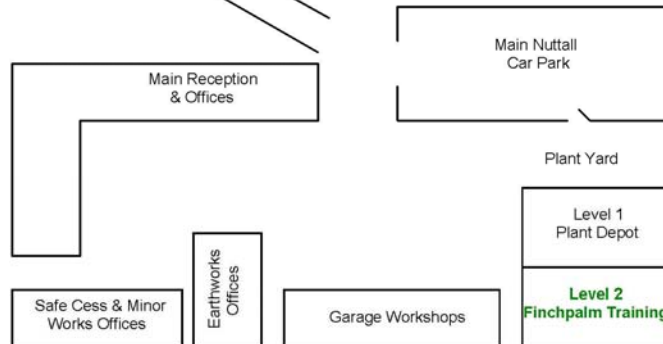

Park Lane
Off Wigan Road
Ashton in Makerfield
Wigan
WN4 0BZ

Tel: 01942 403680
Fax: 01942 825255