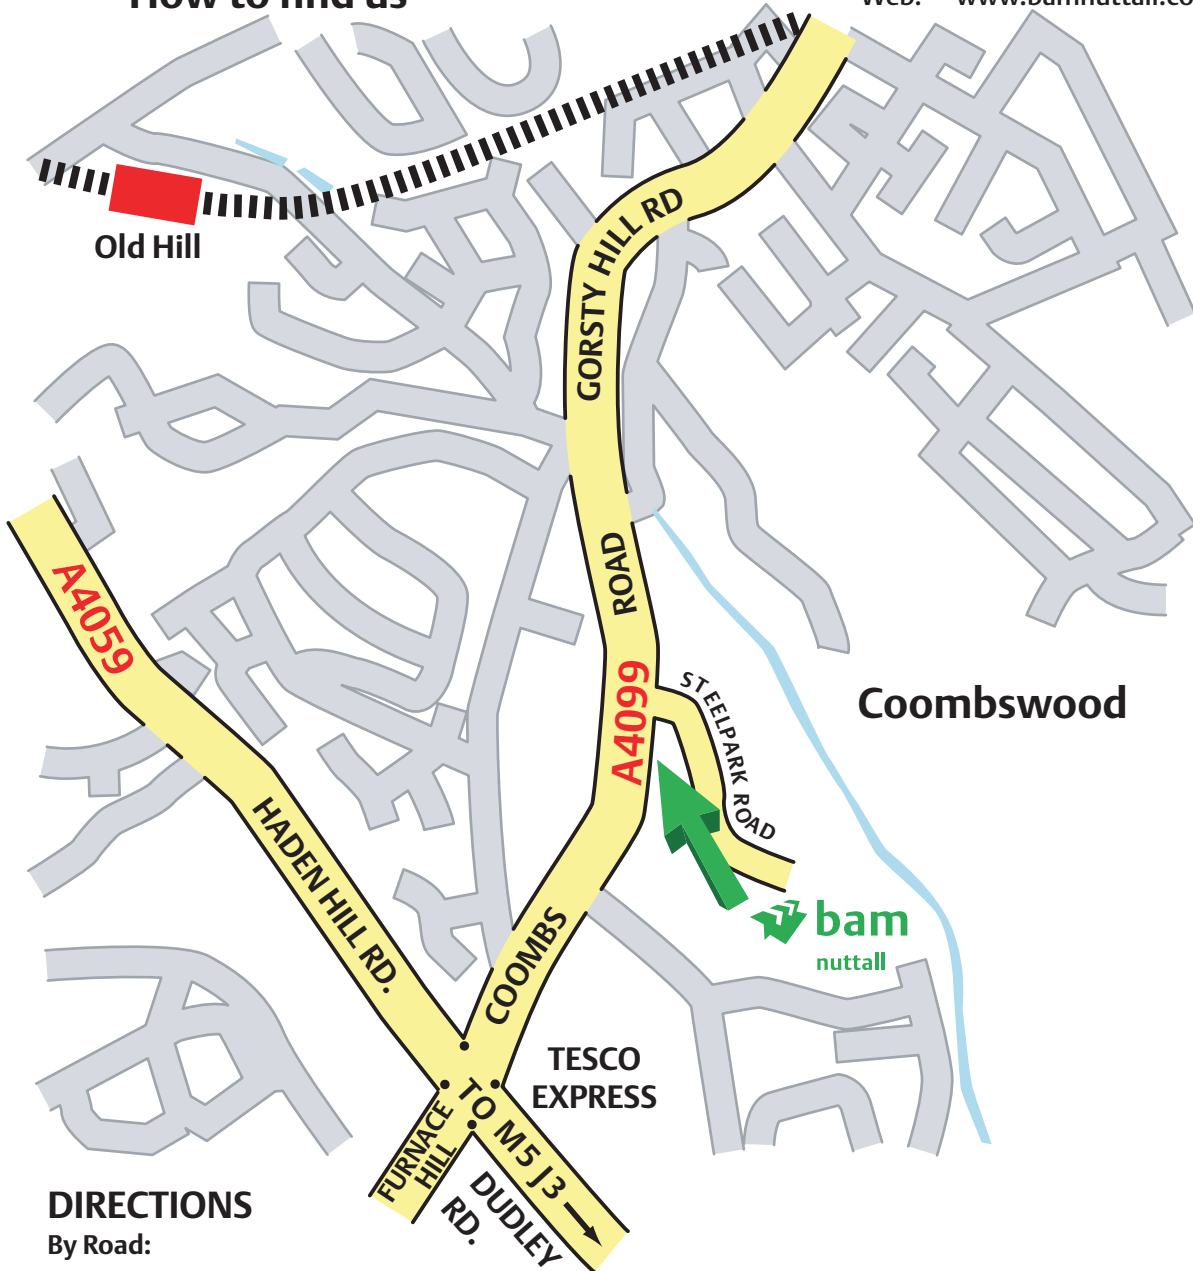

How to find us

DIRECTIONS

By Road:

Travelling north on the M5

- Leave the M5 at junction 3, taking the A456 towards Kidderminster and Halesowen.
- At the roundabout, take the third exit onto Grange Road (A4059) sign posted Halesowen & Dudley.
- At the roundabout, continue on the A459 towards Dudley.
- At the traffic lights turn right onto Coombs Road (A4099).
- After ¼ mile, turn right into Steelpark Road.
- Midland House is immediately on your right.

Travelling south on the M5

- Leave the M5 at junction 2, taking the A4034 to Blackheath (Birchfield Lane).
- After ¾ mile, at the traffic lights, bear left following signs for the A4099 towards Halesowen.
- After 1 mile turn left into Steelpark Road.
- Midland house is immediately on your right.

By Rail:

- Old Hill is the nearest railway station. From here it is a short taxi ride to Midland House.

Nearest Airport:

- Birmingham International