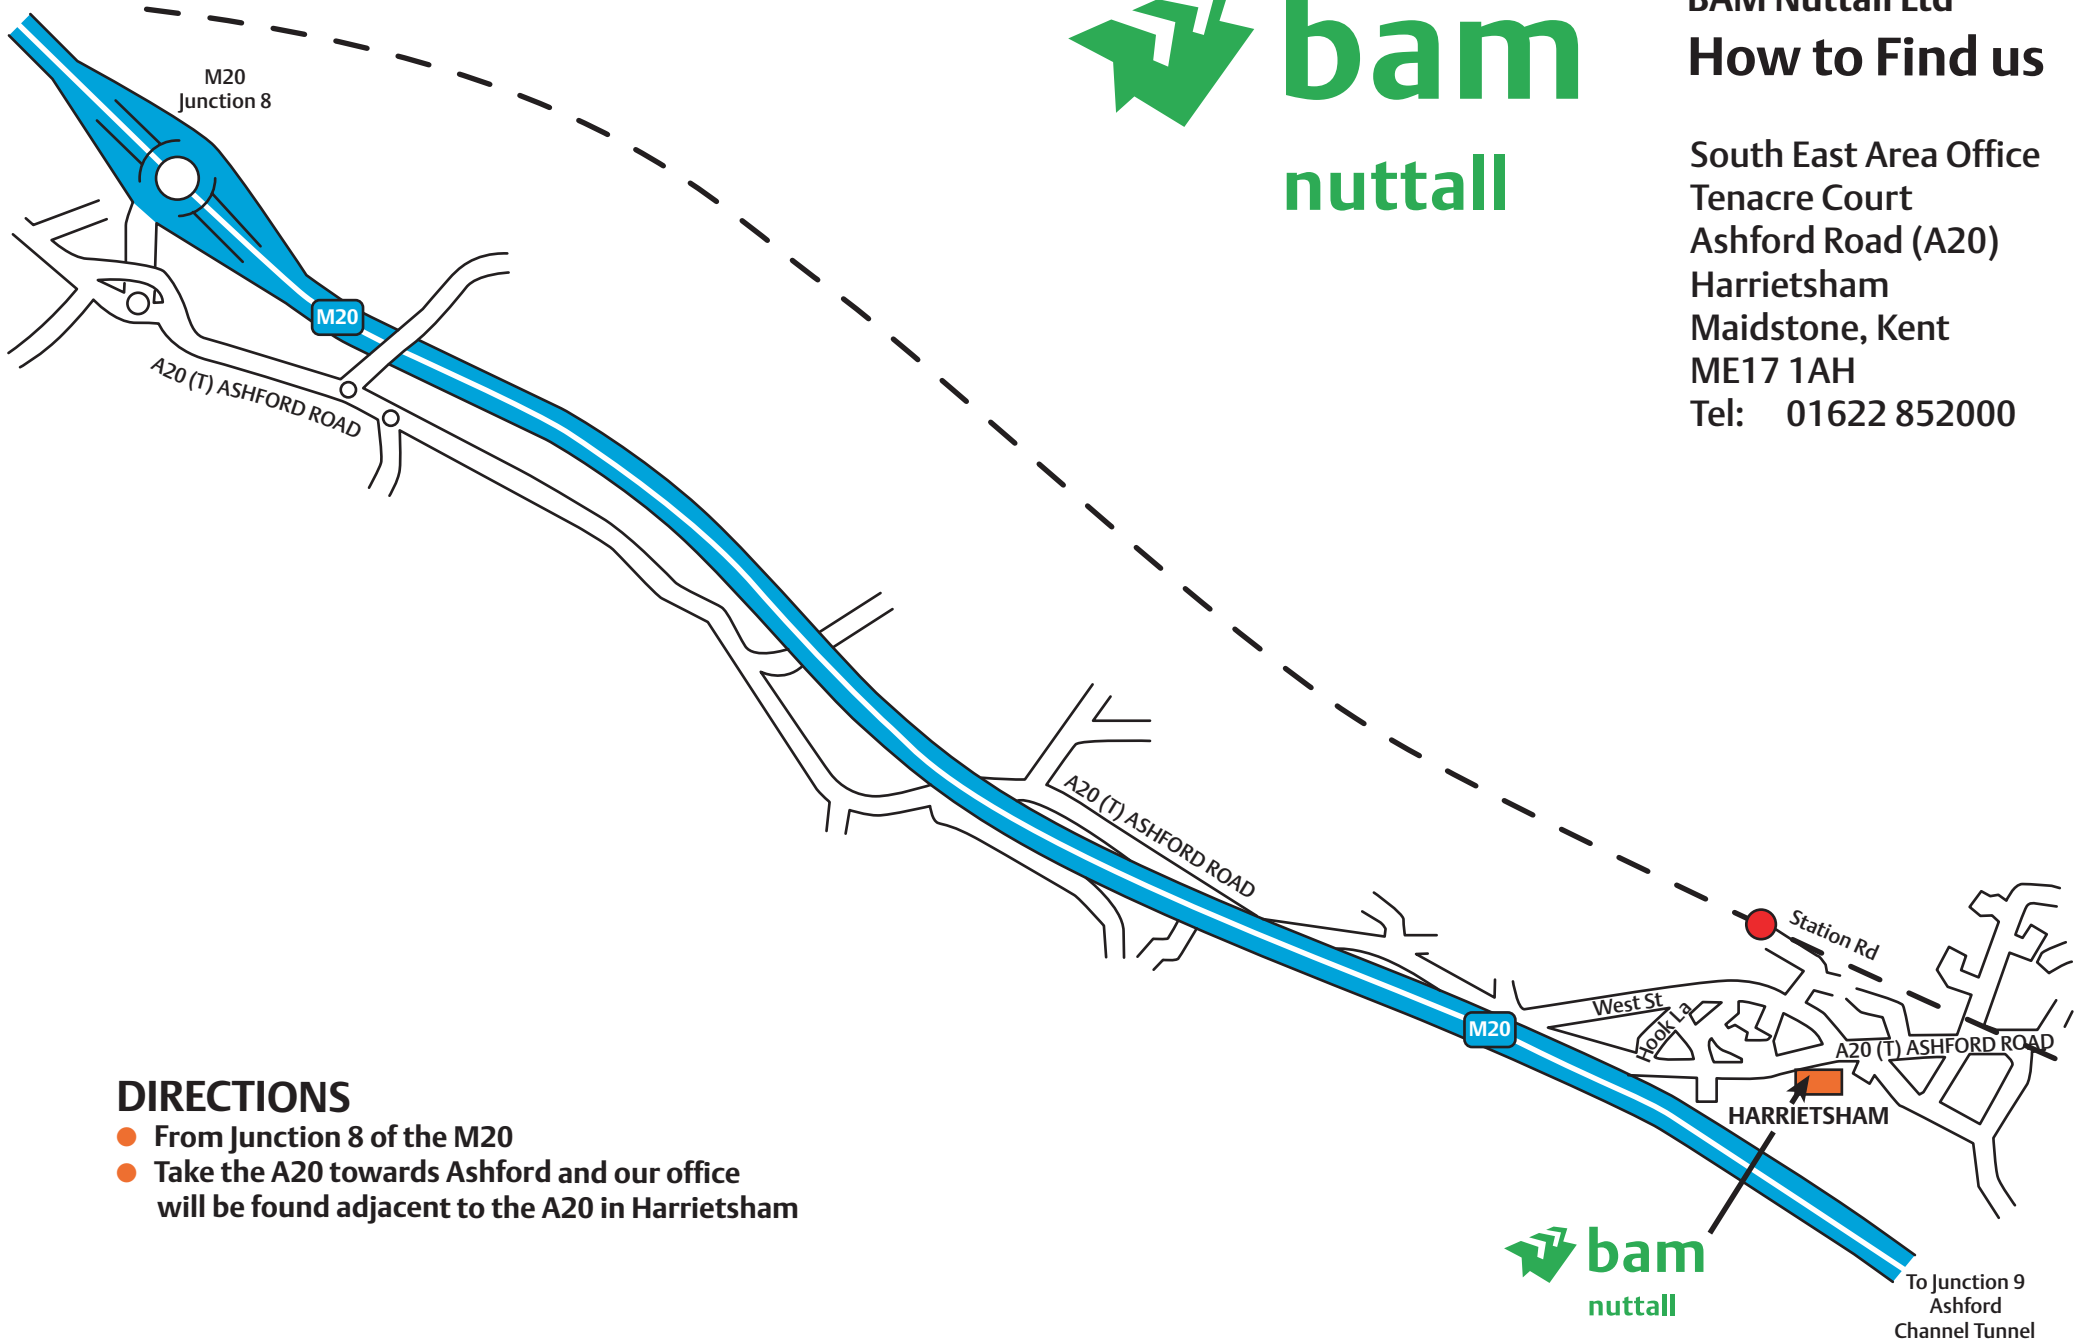

## BAM Nuttall Ltd How to Find us

South East Area Office  
Tenacre Court  
Ashford Road (A20)  
Harrietsham  
Maidstone, Kent  
ME17 1AH  
Tel: 01622 852000

### DIRECTIONS

- From Junction 8 of the M20
- Take the A20 towards Ashford and our office will be found adjacent to the A20 in Harrietsham