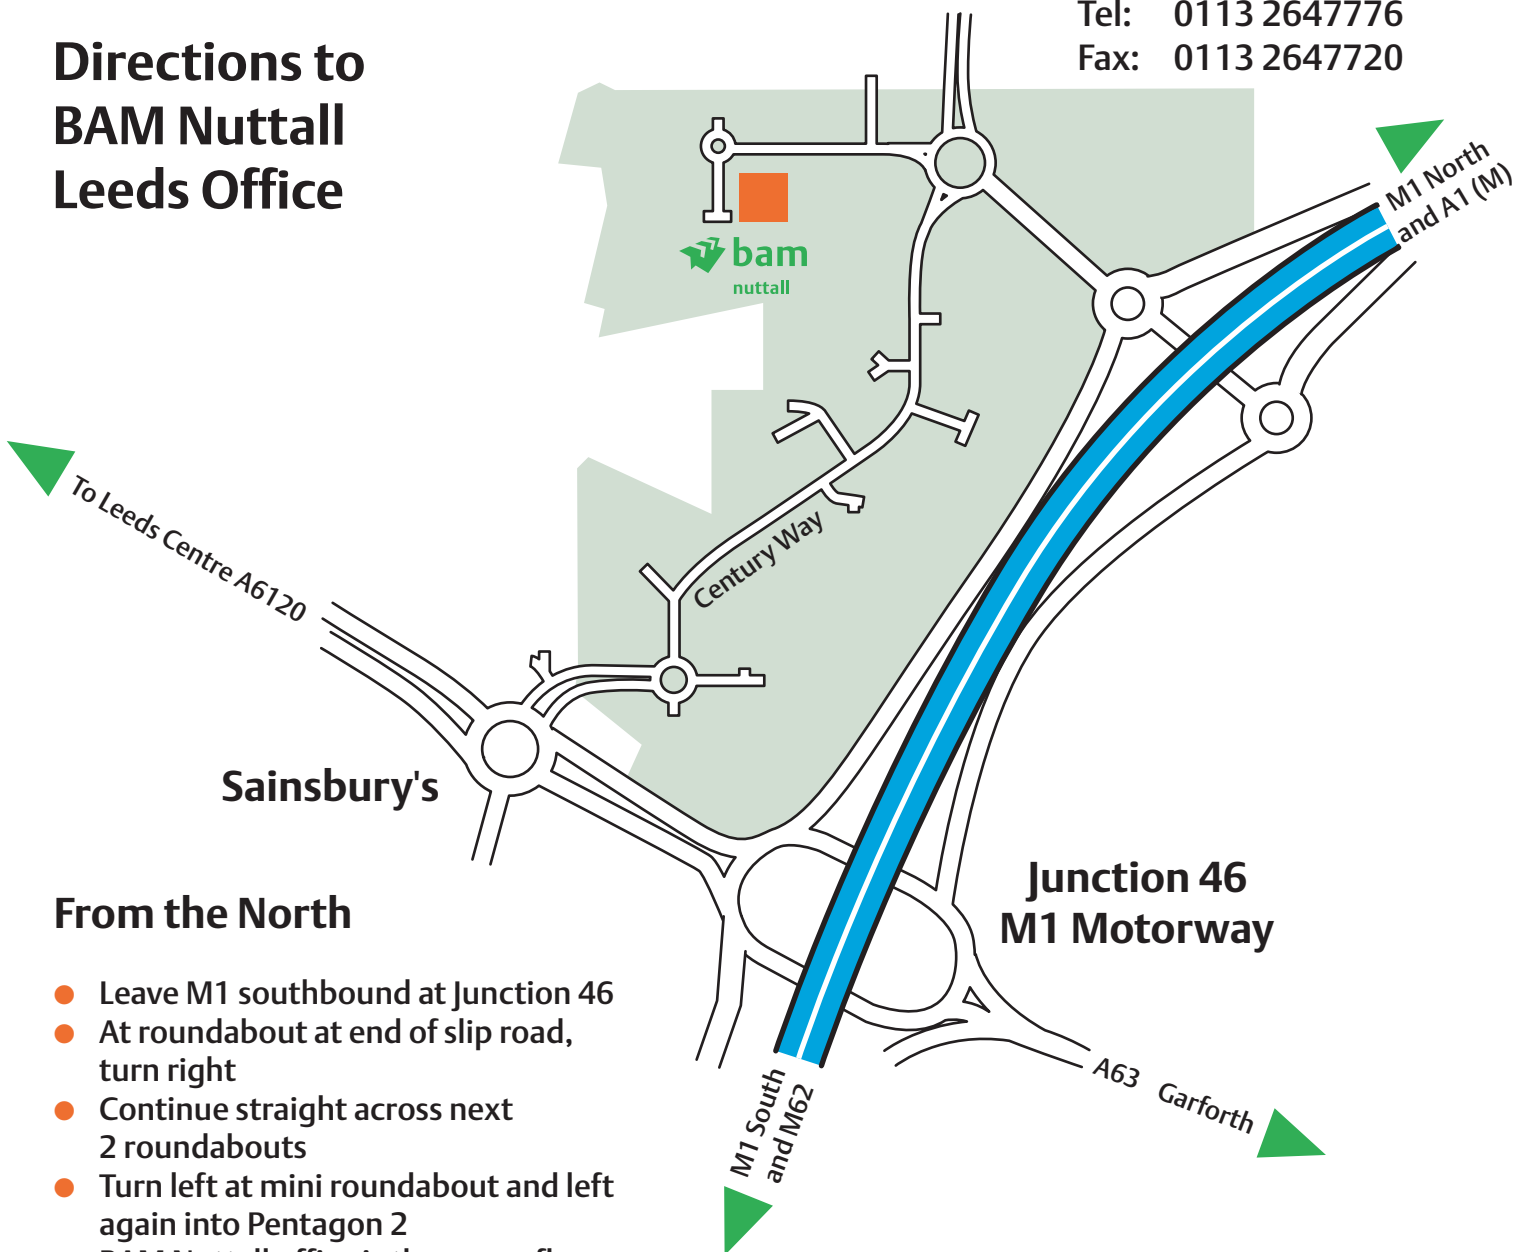

## Directions to BAM Nuttall Leeds Office

### From the North

- Leave M1 southbound at Junction 46
- At roundabout at end of slip road, turn right
- Continue straight across next 2 roundabouts
- Turn left at mini roundabout and left again into Pentagon 2
- BAM Nuttall office is the upper floor of the first building on left

### From the South

- Leave M1 northbound at Junction 46
- Turn left at top of slip road
- At Sainsbury's roundabout take 3rd exit onto Century Way
- Take 1st exit at next 2 roundabouts, towards Component 4000
- Turn left at mini roundabout and left again into Pentagon 2
- BAM Nuttall office is the upper floor of the first building on left

### From Leeds Centre

- Follow A63/A6120 to Colton
- At Sainsbury's roundabout take 1st exit onto Century Way
- Take 1st exit at next 2 roundabouts, towards Component 4000
- Turn left at mini roundabout and left again into Pentagon 2
- BAM Nuttall office is the upper floor of the first building on left