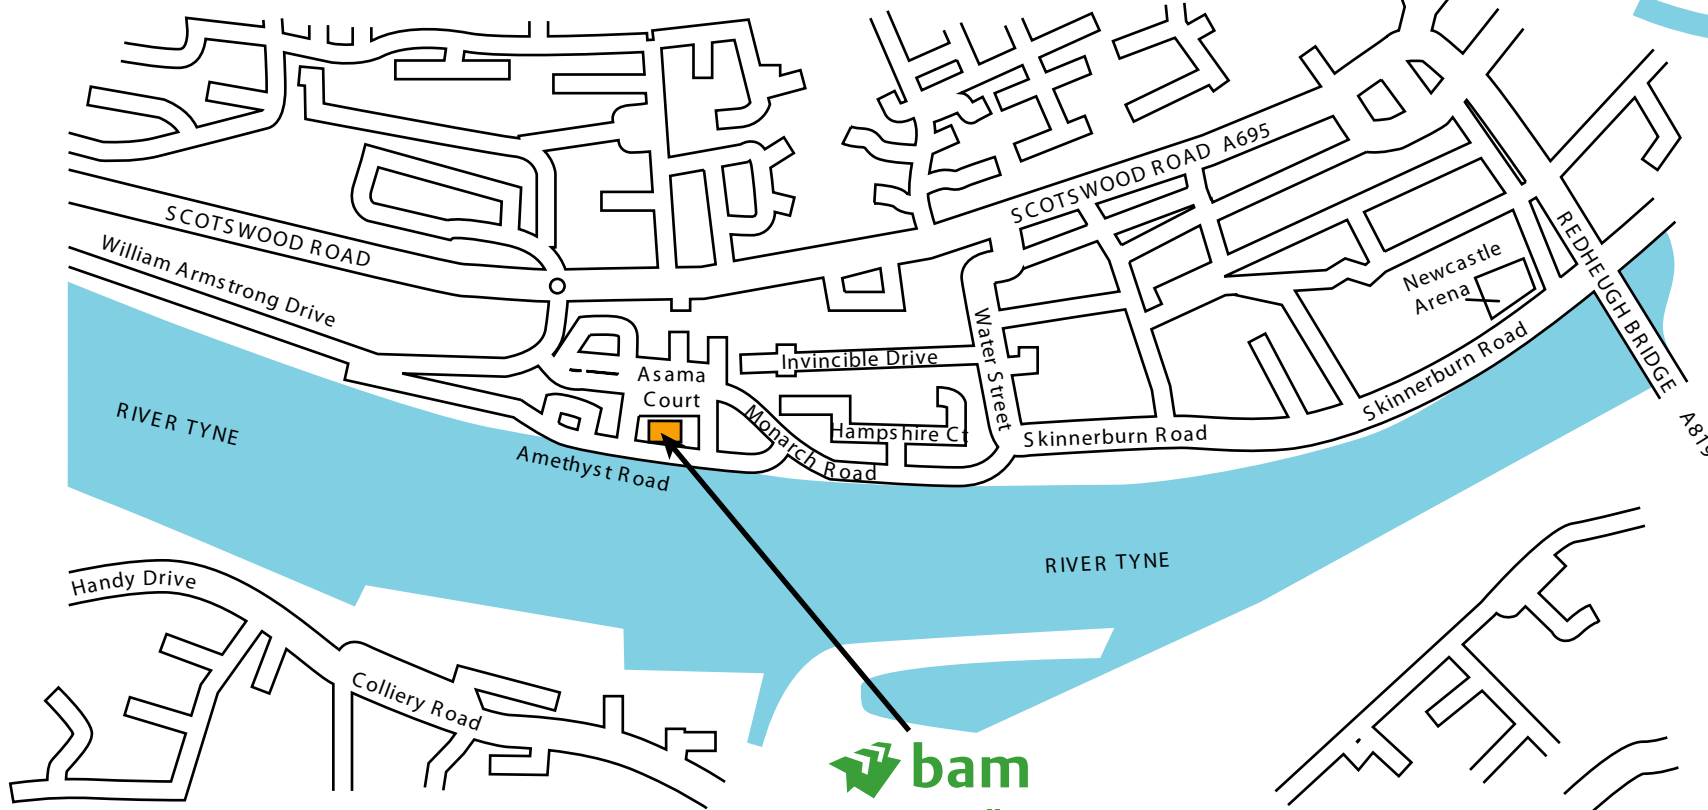

North East Area Office
Mikasa House, Asama Court
Newcastle Business Park
Newcastle upon Tyne
NE4 7YD
Tel: 0191 273 7000

How to find us

Directions - From the South

- From the A1 take the A184 and then the A189 to Newcastle City Centre
- Go over Redheugh Bridge and left on the A695 to Hexham
- Left at roundabout onto William Armstrong Drive
- First left into Monarch Road, Asama Court is at the bottom of the hill on the right

From the North

- From the A1 take the A695 to City Centre follow the riverside route (Scotswood Road)
- Turn right into William Armstrong Drive at the roundabout (signed Newcastle Business park)
- First Left into Monarch Road, Asama Court is at the bottom of the hill on the right