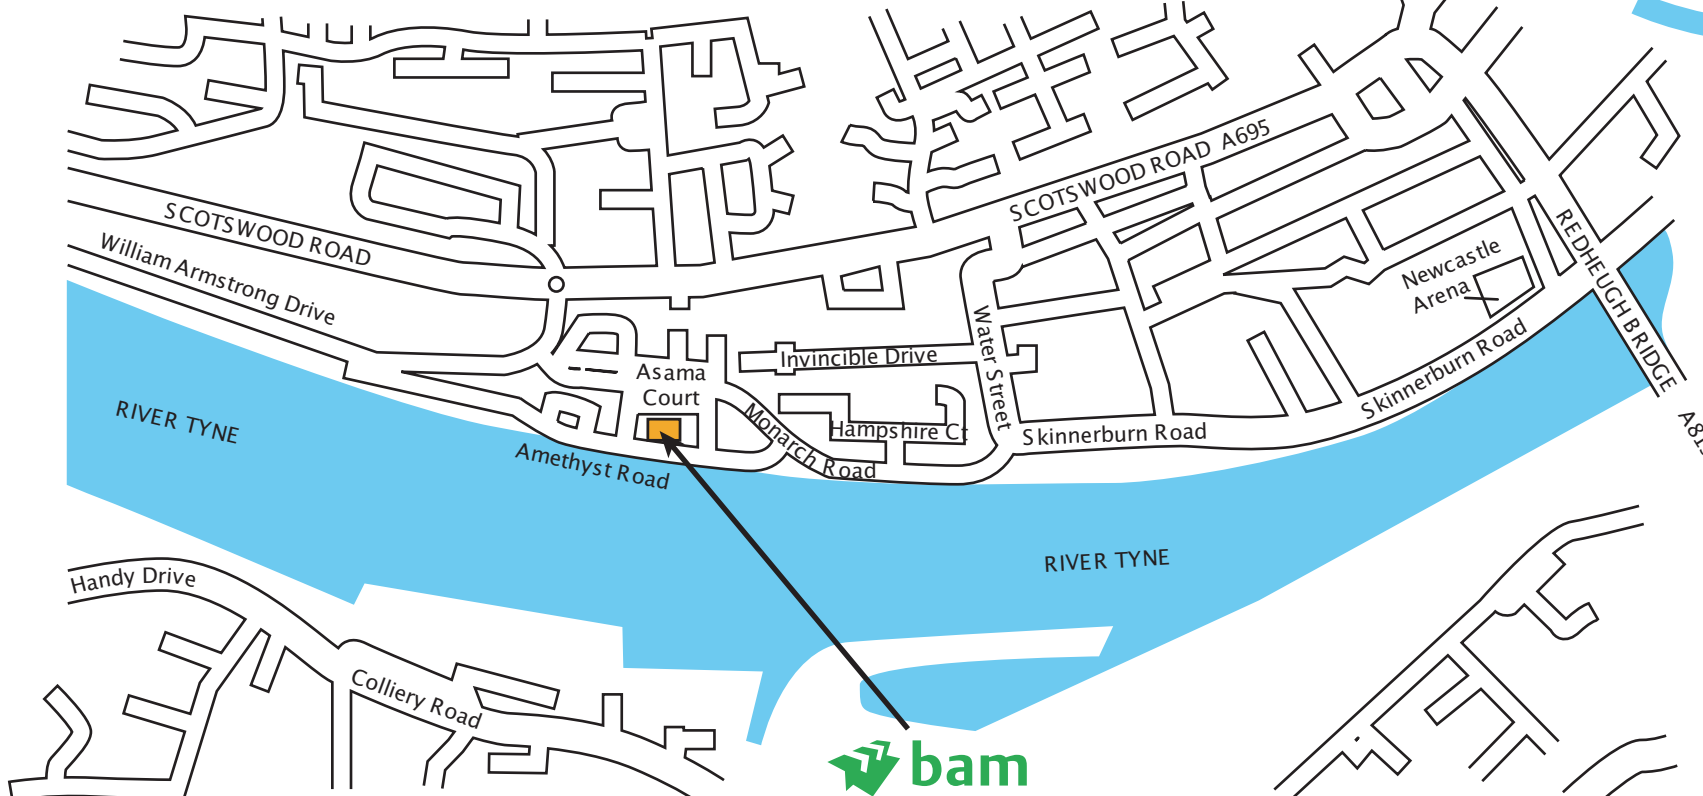

North East Area Office
1 Eagle House, Asama Court
Newcastle Business Park
Newcastle upon Tyne
NE4 7LN
Tel: 0191 273 7000

How to find us

Directions - From the South

- From the A1 take the A184 and then the A189 to Newcastle City Centre
- Go over Redheugh Bridge and left on the A695 to Hexham
- Left at roundabout onto William Armstrong Drive
- First left into Monarch Road, Asama Court is at the bottom of the hill on the right

From the North

- From the A1 take the A695 to City Centre follow the riverside route (Scotswood Road)
- Turn right into William Armstrong Drive at the roundabout (signed Newcastle Business park)
- First Left into Monarch Road, Asama Court is at the bottom of the hill on the right