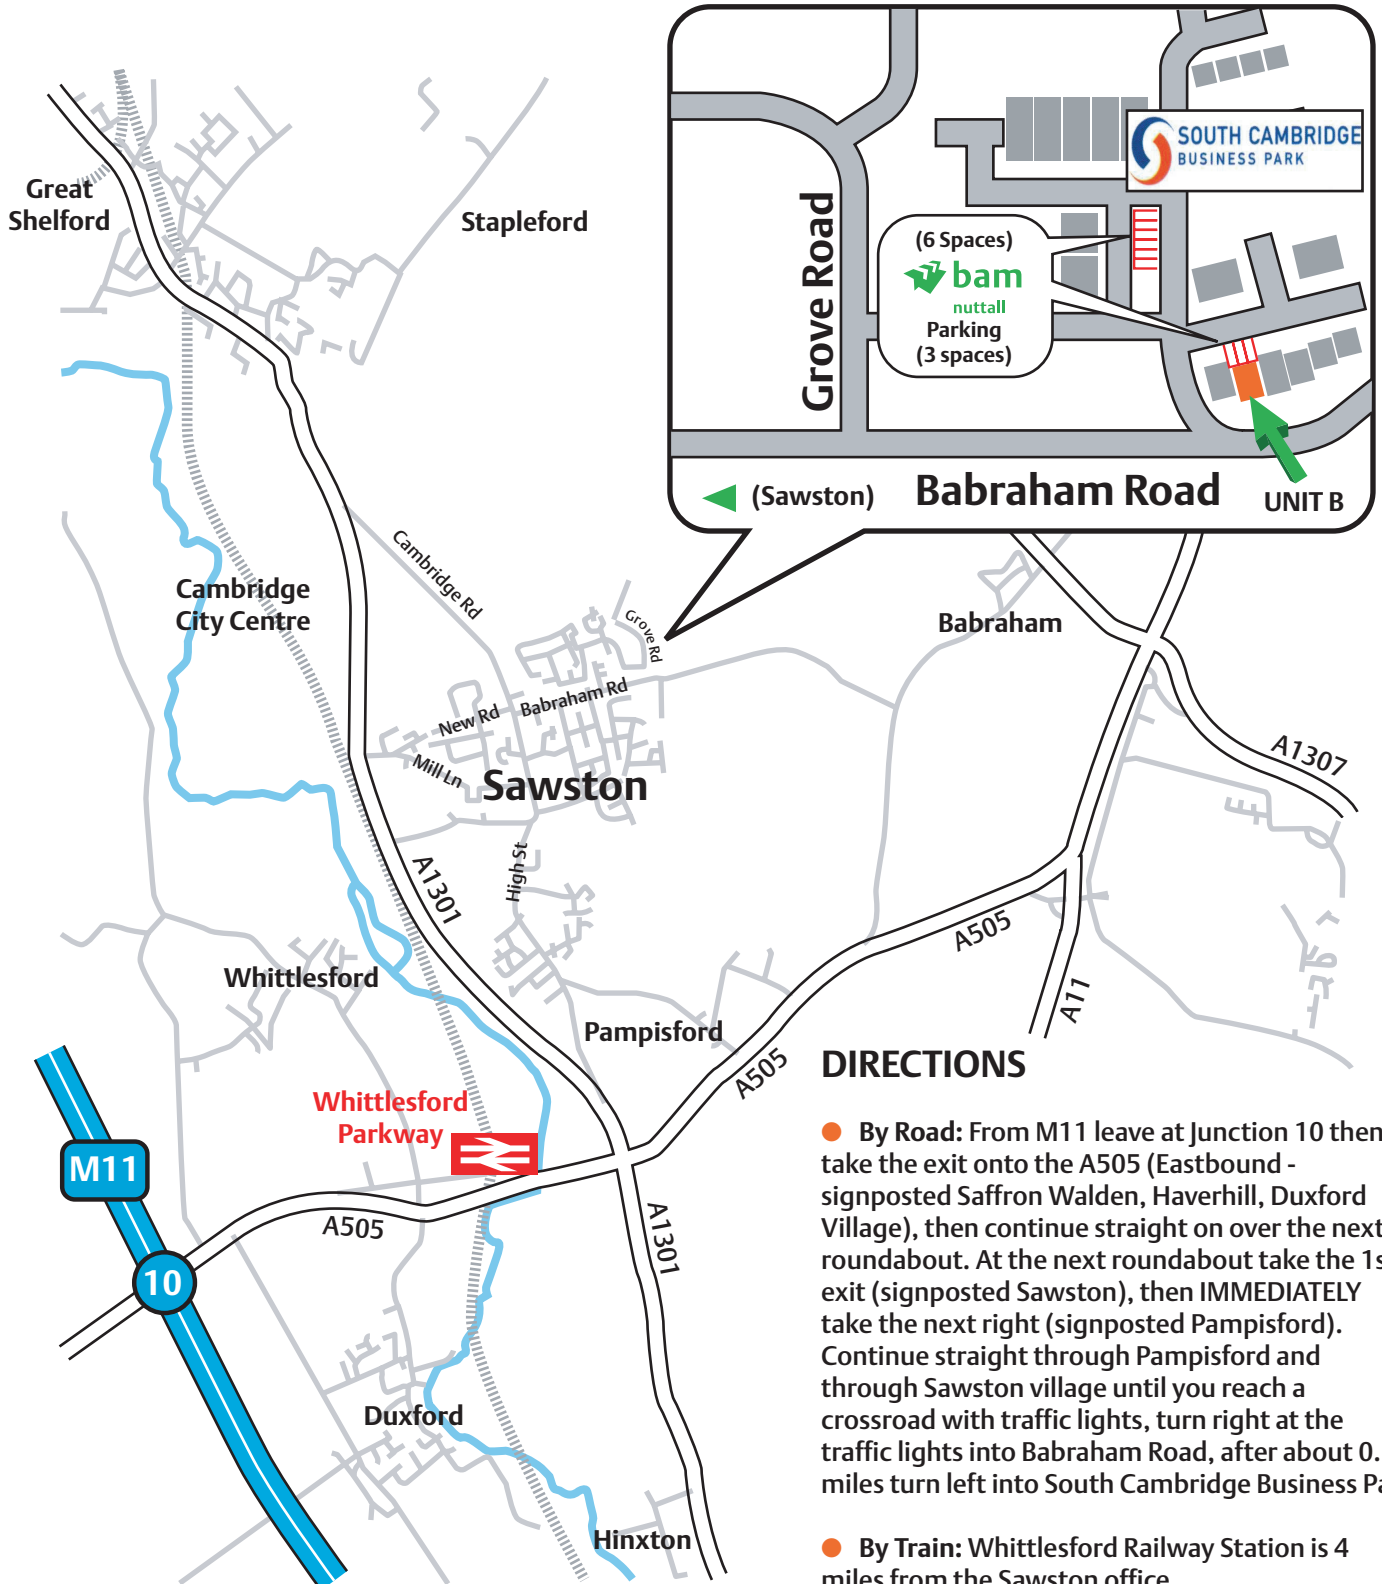

BAM Nuttall Ltd
Unit B
South Cambridge Business Park
Babraham Road, Sawston
Cambridge
CB22 3JH

Directions to BAM Nuttall Sawston, Cambridge

Tel: 01223 839679

Fax: 01223 839584

DIRECTIONS

- **By Road:** From M11 leave at Junction 10 then take the exit onto the A505 (Eastbound - signposted Saffron Walden, Haverhill, Duxford Village), then continue straight on over the next roundabout. At the next roundabout take the 1st exit (signposted Sawston), then IMMEDIATELY take the next right (signposted Pampisford). Continue straight through Pampisford and through Sawston village until you reach a crossroad with traffic lights, turn right at the traffic lights into Babraham Road, after about 0.5 miles turn left into South Cambridge Business Park.
- **By Train:** Whittlesford Railway Station is 4 miles from the Sawston office.
Local Taxi: South Cambs 01223 834858