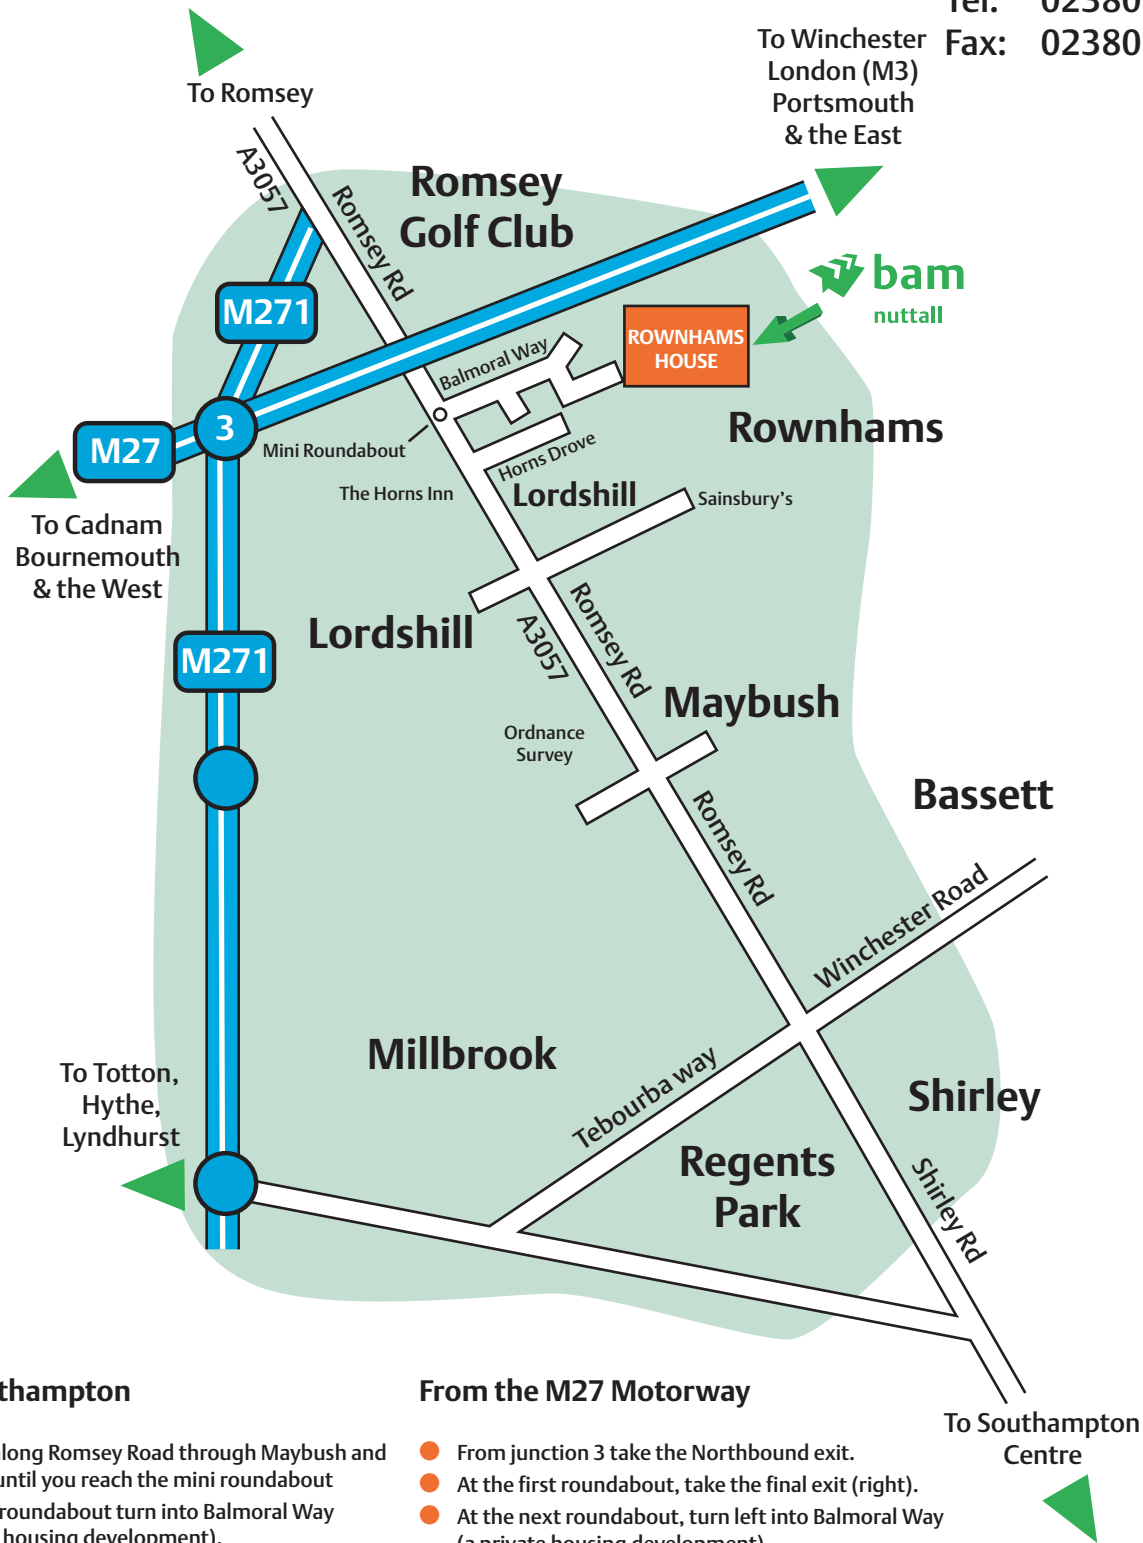

### From Southampton

- Proceed along Romsey Road through Maybush and Lordshill until you reach the mini roundabout
- From the roundabout turn into Balmoral Way (a private housing development).
- Then second right into Betteridge Drive.
- The entrance to Rownhams House will then be seen on the left marked by a sign with green posts.
- The drive is tarmac with speed ramps until you reach the open car park where BAM Nuttall bays are shown on the right hand side. There is however a small overflow car park on the right.
- After parking, please come to the main house entrance.

### From the M27 Motorway

- From junction 3 take the Northbound exit.
- At the first roundabout, take the final exit (right).
- At the next roundabout, turn left into Balmoral Way (a private housing development).
- Then 2nd right into Betteridge Drive.
- Rownhams House will then be seen on the left (marked by a sign with green posts).
- Drive up the gravel drive and turn right into a small car park. Some apaces are available, but visitors spaces are also available.