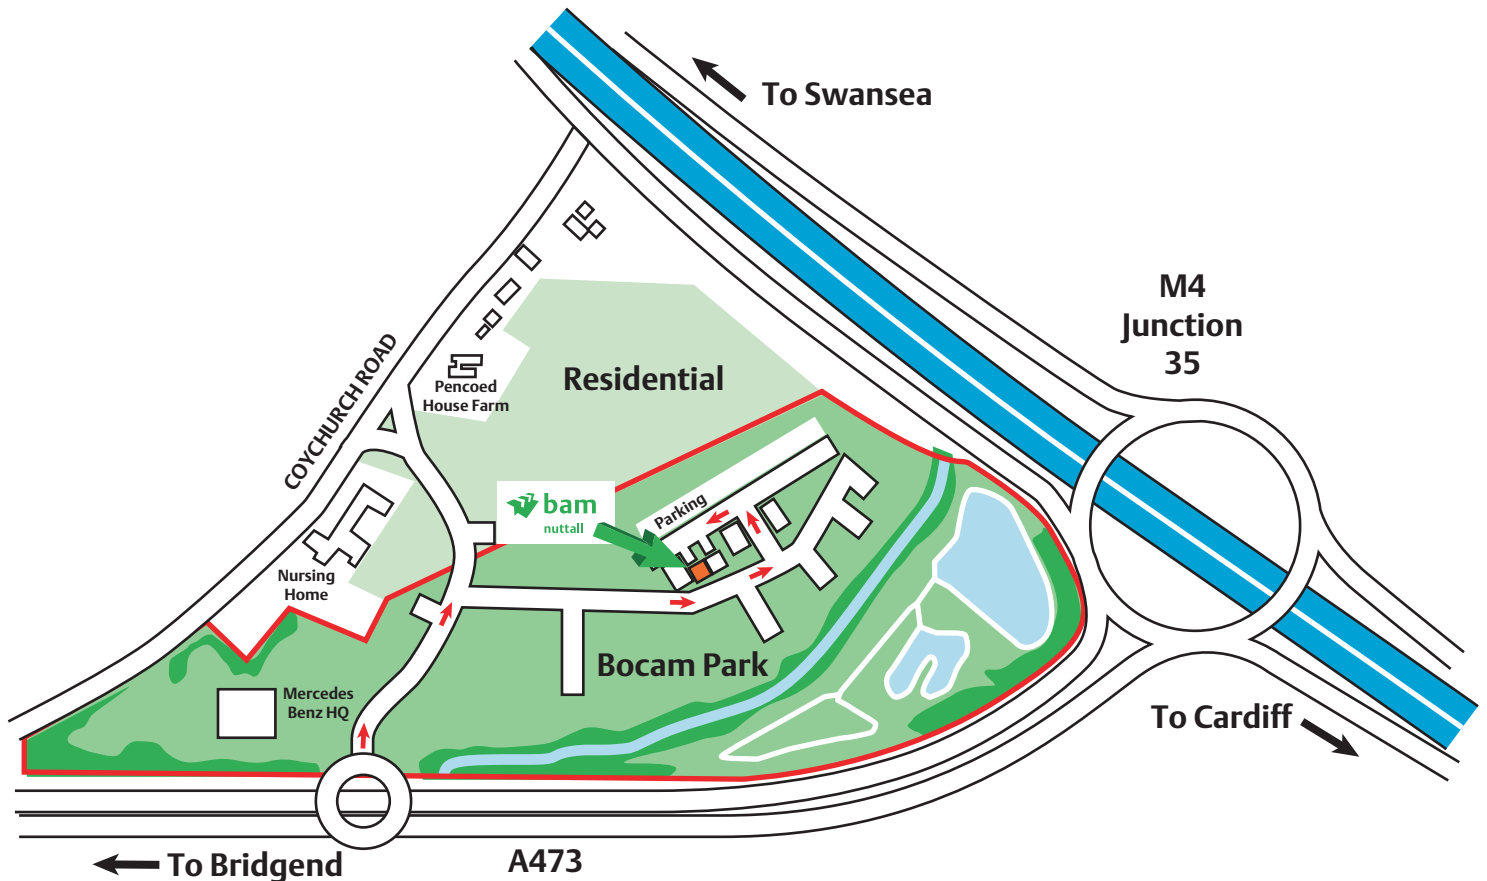

BAM Nuttall Ltd Wales Area Office Map and Directions

Directions

- Exit M4 at Junction 35 and take the A473 exit to Bridgend / Pen-y-bont
- At the next roundabout take the 2nd exit
- Take the 1st right into Bocam Park
- Follow the road until you see our building with the BAM Nuttall logo
- Take the next left and follow the road around
- Our offices are located on the left.