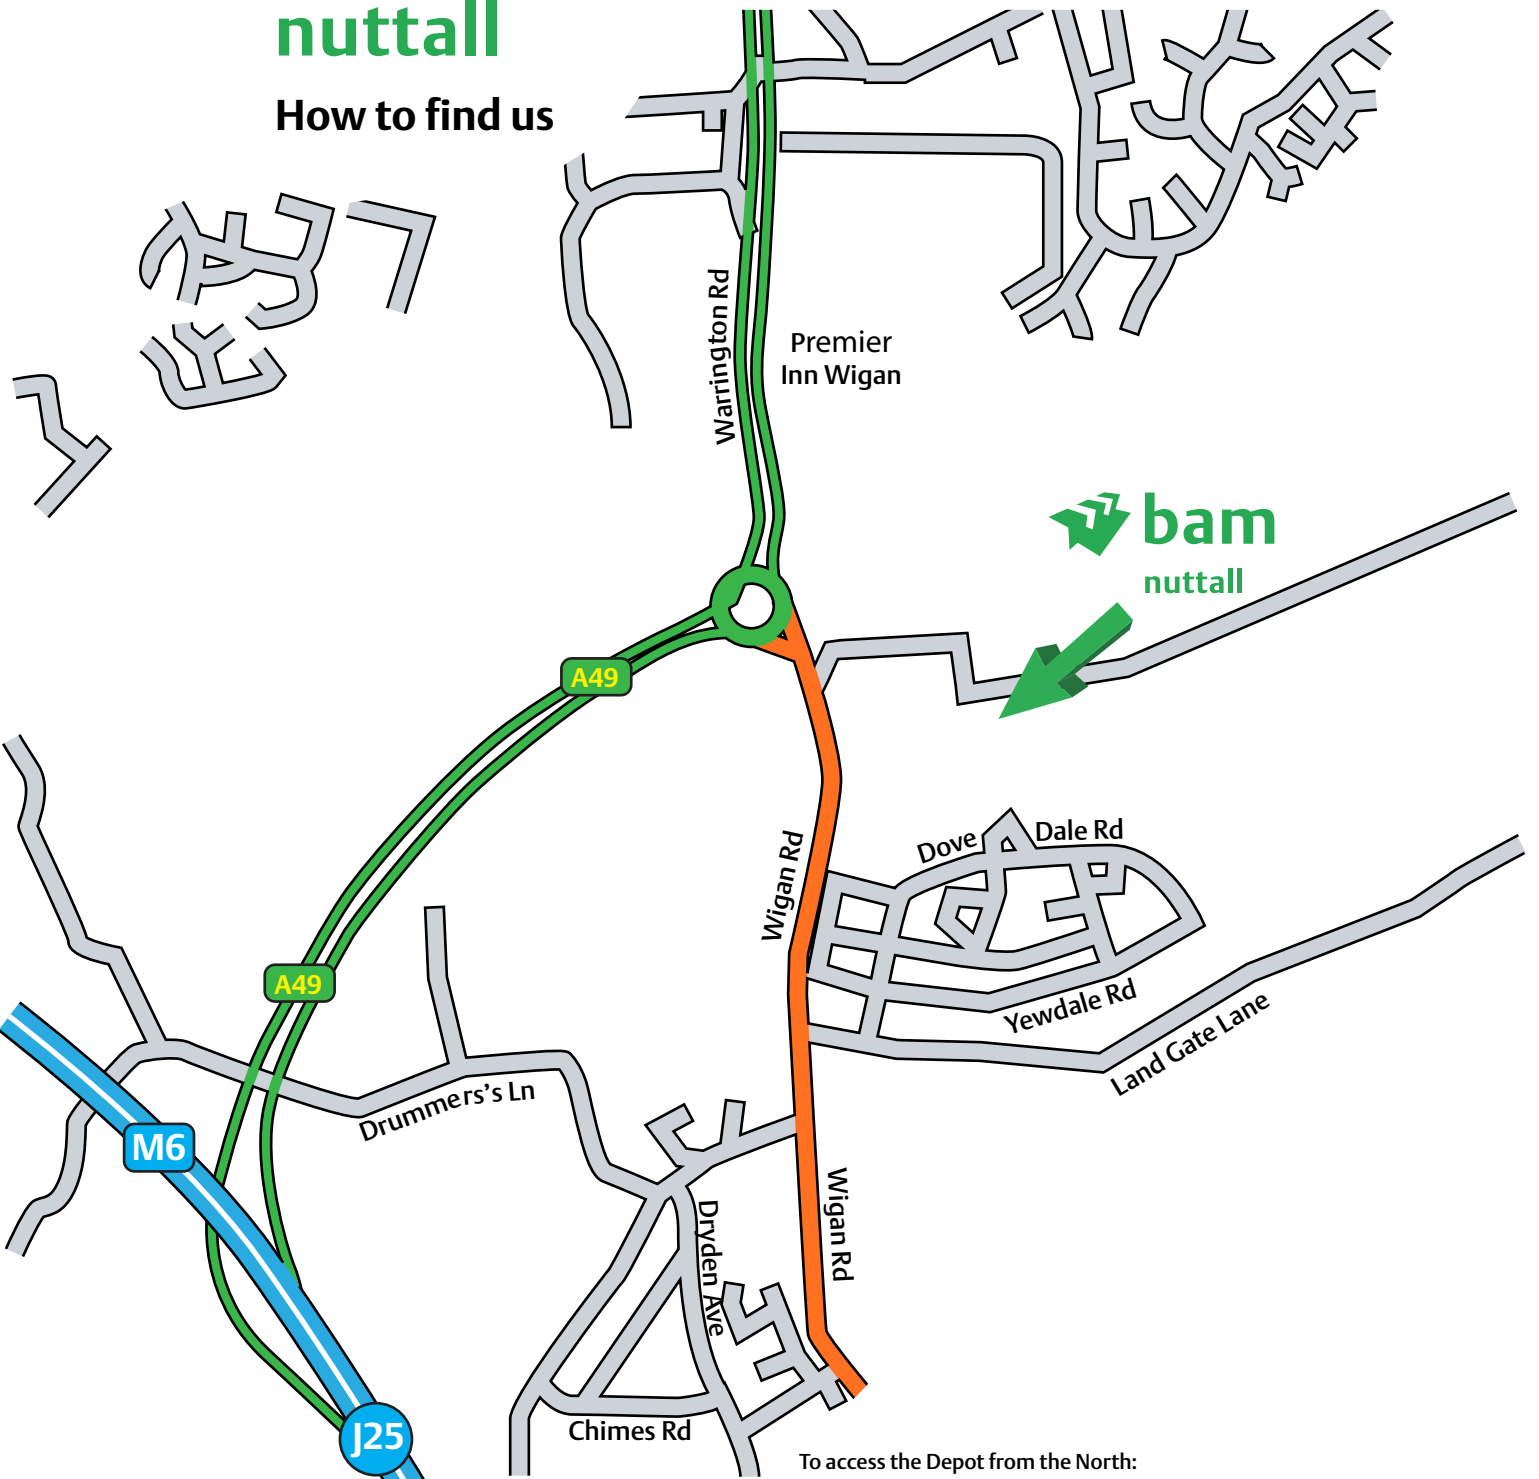

nuttall

How to find us

BAM Nuttall Ltd

Park Lane, Off Wigan Road, Ashton-in-Makerfield, Wigan

Lancs WN4 0BZ Tel: 01942 493567 Fax: 01942 493571

DIRECTIONS

To access the Depot from the South:

- Exit the M6 northbound carriageway at junction 25. At the end of the slip road there is a roundabout at which you turn right (second exit), signposted towards Ashton in Makerfield.
- Travel no more than 200 metres from the roundabout, directly after the 30mph speed restriction sign take the first turning on the left (before reaching any buildings). The entrance to the site displays a large BAM Nuttall sign. Follow the drive past the warehouse, up the ramp into the car park. Reception is clearly marked and is directly accessible from the car park.

To access the Depot from the North:

- Exit the M6 southbound carriageway at junction 24. At the top of the slip road there is a set of traffic lights. At these lights turn right, travelling over the motorway bridge and turning first right to access the M6 northbound carriageway. Exit at the next junction (25).
- At the end of the slip road there is a roundabout at which you turn right (second exit), signposted towards Ashton in Makerfield.
- Travel no more than 200 metres from the roundabout, directly after the 30mph speed restriction sign take the first turning on the left (before reaching any buildings). The entrance to the site displays a large BAM Nuttall sign. Follow the drive past the warehouse, up the ramp into the car park. Reception is clearly marked and is directly accessible from the car park.