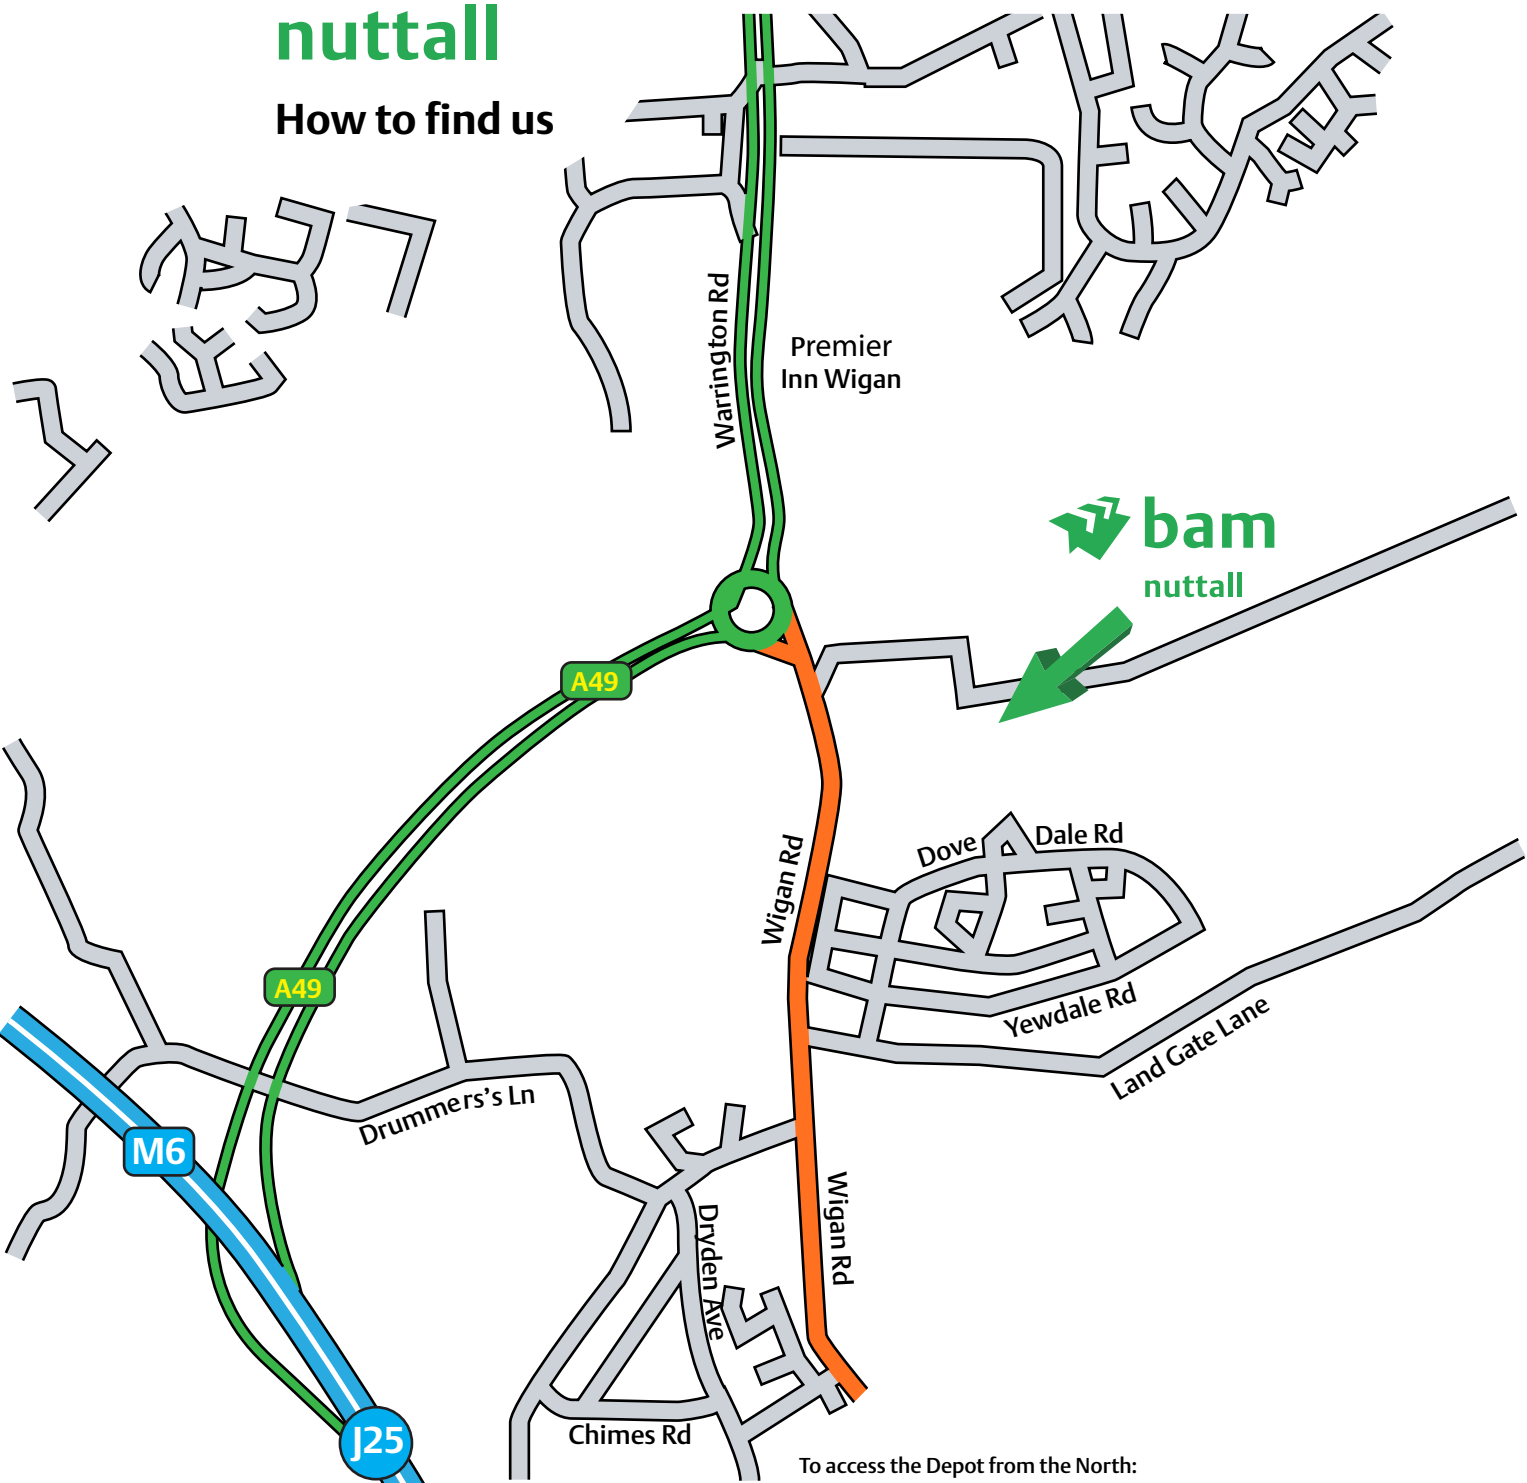

bam
nuttall

How to find us

BAM Nuttall Ltd

Park Lane, Off Wigan Road, Ashton-in-Makerfield, Wigan

Lancs WN4 0BZ Tel: 01942 493567 Fax: 01942 493571

DIRECTIONS

To access the Depot from the South:

- Exit the M6 northbound carriageway at junction 25. At the end of the slip road there is a roundabout at which you turn right (second exit), signposted towards Ashton in Makerfield.
- Travel no more than 200 metres from the roundabout, directly after the 30mph speed restriction sign take the first turning on the left (before reaching any buildings). The entrance to the site displays a large BAM Nuttall sign. Follow the drive past the warehouse, up the ramp into the car park. Reception is clearly marked and is directly accessible from the car park.

To access the Depot from the North:

- Exit the M6 southbound carriageway at junction 24. At the top of the slip road there is a set of traffic lights. At these lights turn right, travelling over the motorway bridge and turning first right to access the M6 northbound carriageway. Exit at the next junction (25).
- At the end of the slip road there is a roundabout at which you turn right (second exit), signposted towards Ashton in Makerfield.
- Travel no more than 200 metres from the roundabout, directly after the 30mph speed restriction sign take the first turning on the left (before reaching any buildings). The entrance to the site displays a large BAM Nuttall sign. Follow the drive past the warehouse, up the ramp into the car park. Reception is clearly marked and is directly accessible from the car park.