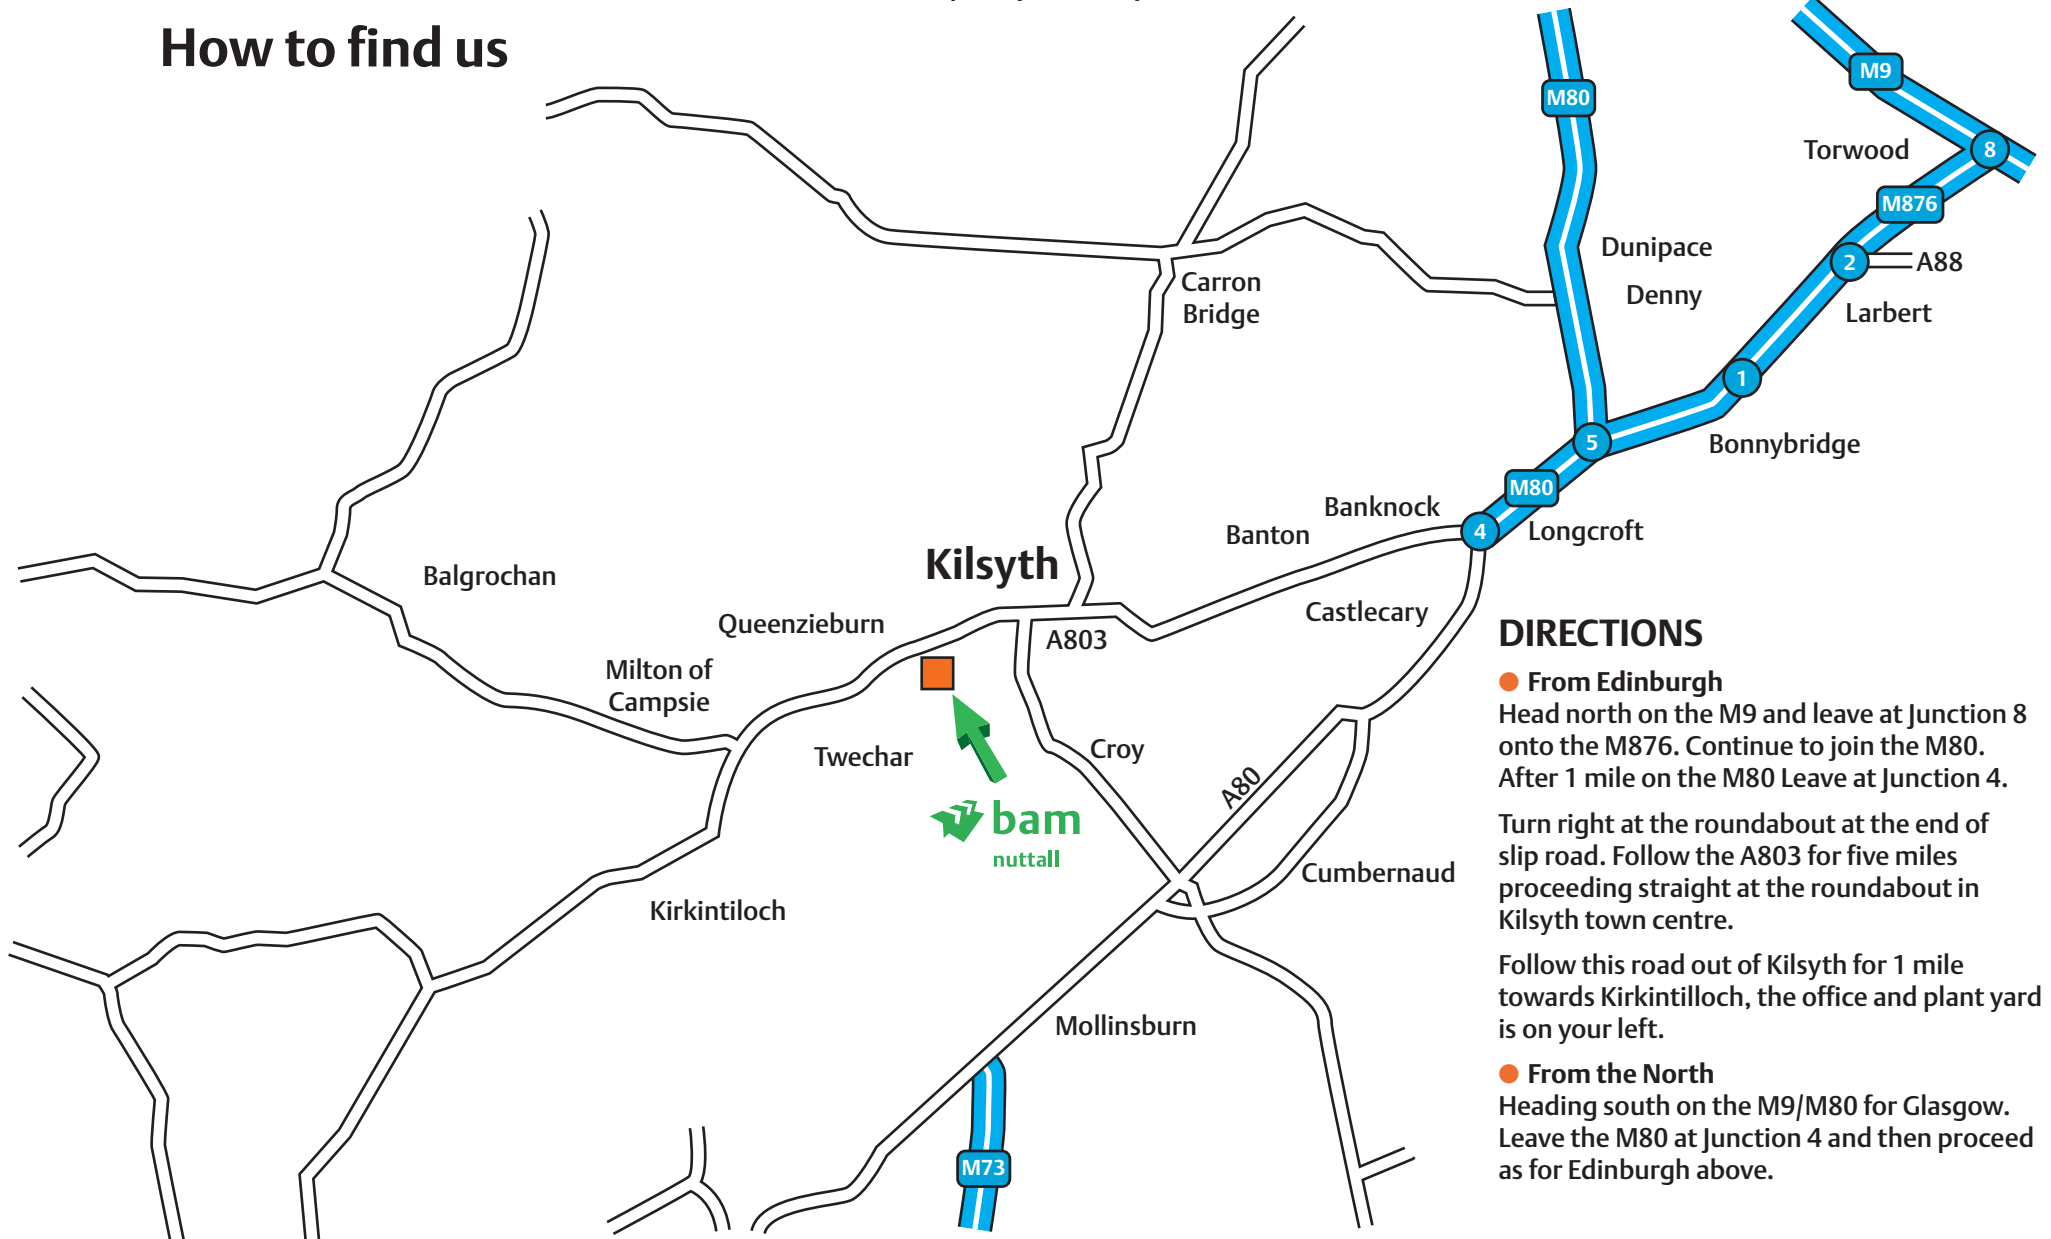

### DIRECTIONS

● **From Glasgow and the South**  
Head north on the A80 for two miles beyond the M73 (Junction 3) and turn left at the roundabout signed Kilsyth. Follow signs for Kilsyth.  
Continue into Kilsyth through two roundabouts and turn left at the third (Swimming baths on your left). Follow this road out of Kilsyth for 1 mile towards Kirkintilloch, the office and plant yard is on your left.

### DIRECTIONS

● **From Edinburgh**  
Head north on the M9 and leave at Junction 8 onto the M876. Continue to join the M80. After 1 mile on the M80 Leave at Junction 4.  
Turn right at the roundabout at the end of slip road. Follow the A803 for five miles proceeding straight at the roundabout in Kilsyth town centre.  
Follow this road out of Kilsyth for 1 mile towards Kirkintilloch, the office and plant yard is on your left.

● **From the North**  
Heading south on the M9/M80 for Glasgow. Leave the M80 at Junction 4 and then proceed as for Edinburgh above.