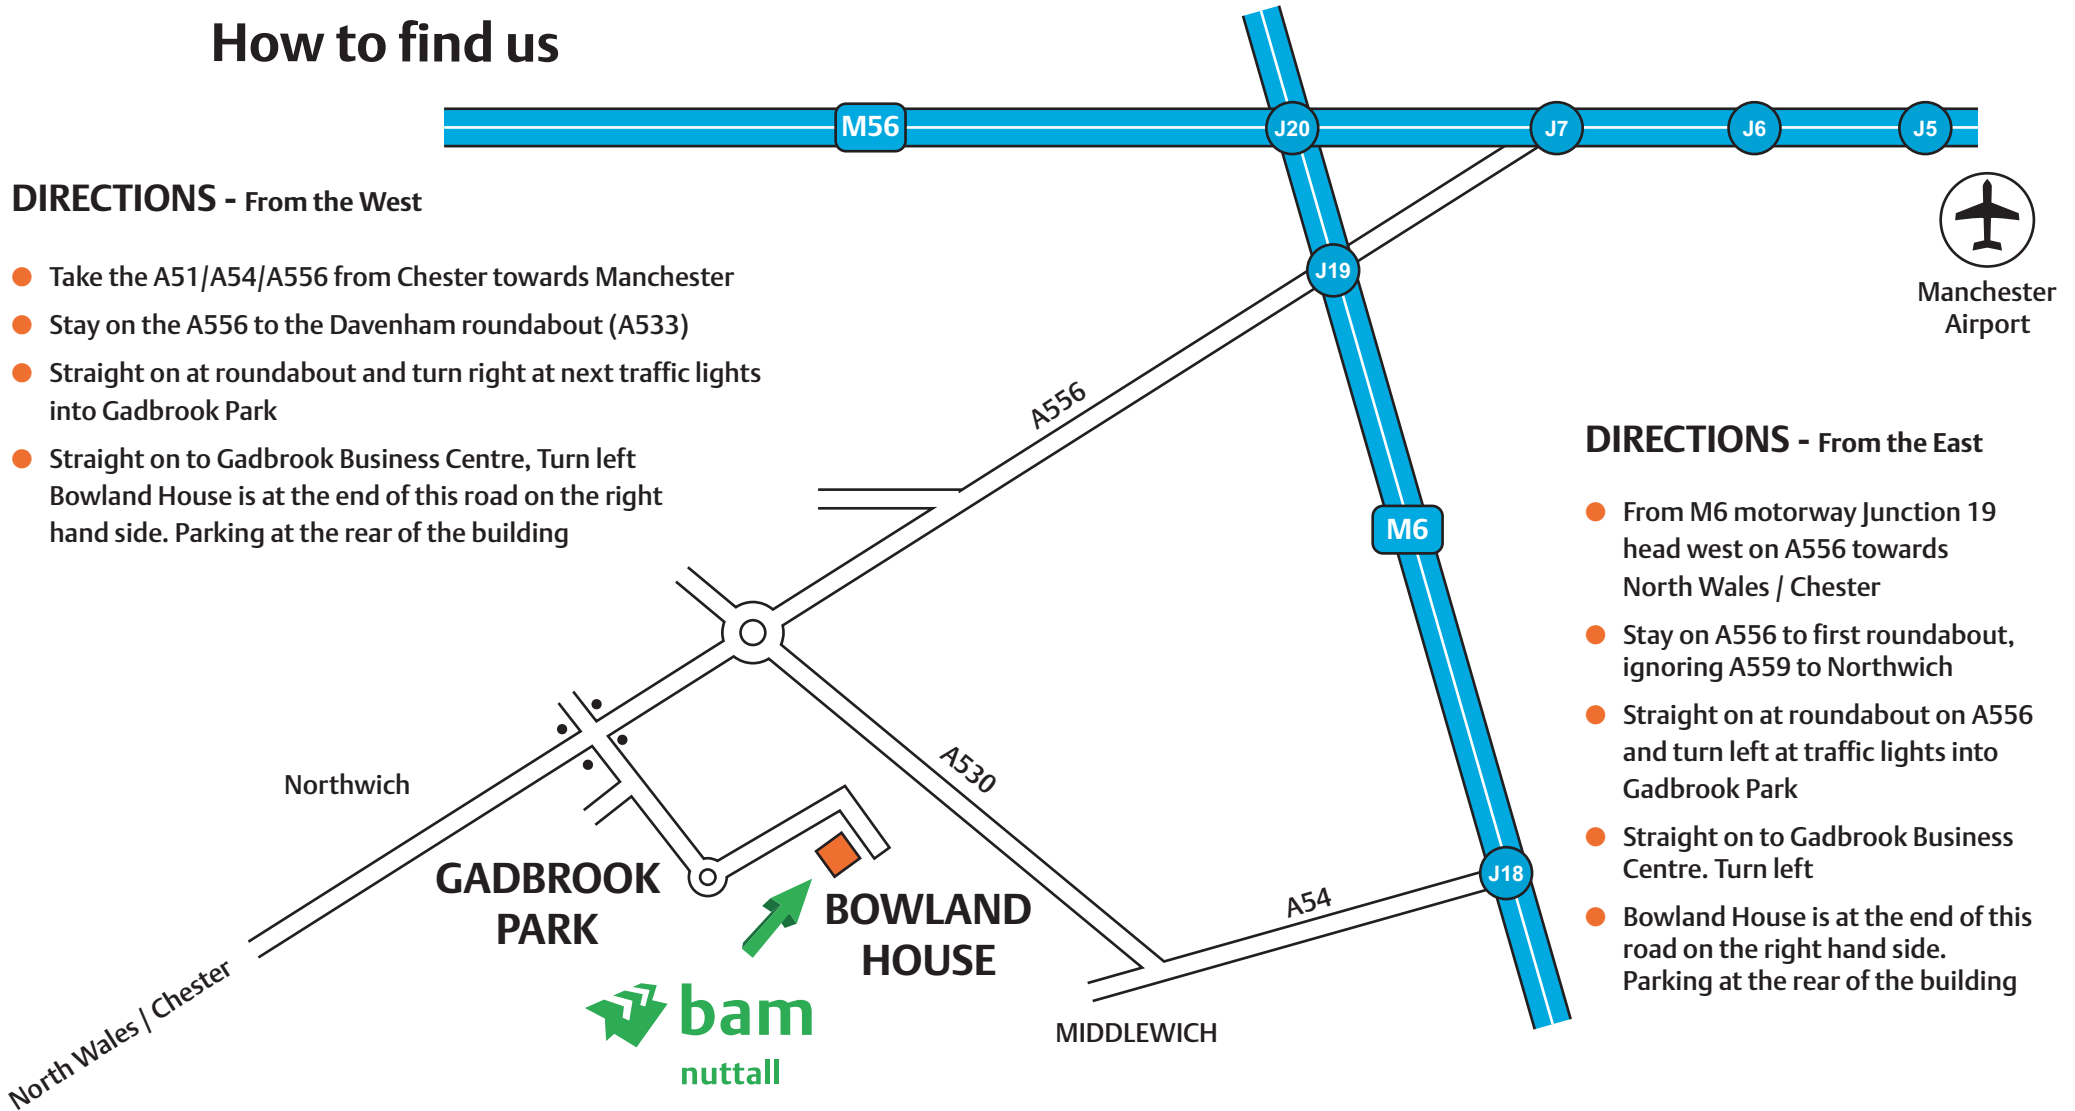

## How to find us

### DIRECTIONS - From the West

- Take the A51/A54/A556 from Chester towards Manchester
- Stay on the A556 to the Davenham roundabout (A533)
- Straight on at roundabout and turn right at next traffic lights into Gadbrook Park
- Straight on to Gadbrook Business Centre, Turn left  
Bowland House is at the end of this road on the right hand side. Parking at the rear of the building

### DIRECTIONS - From the East

- From M6 motorway Junction 19 head west on A556 towards North Wales / Chester
- Stay on A556 to first roundabout, ignoring A559 to Northwich
- Straight on at roundabout on A556 and turn left at traffic lights into Gadbrook Park
- Straight on to Gadbrook Business Centre. Turn left
- Bowland House is at the end of this road on the right hand side. Parking at the rear of the building