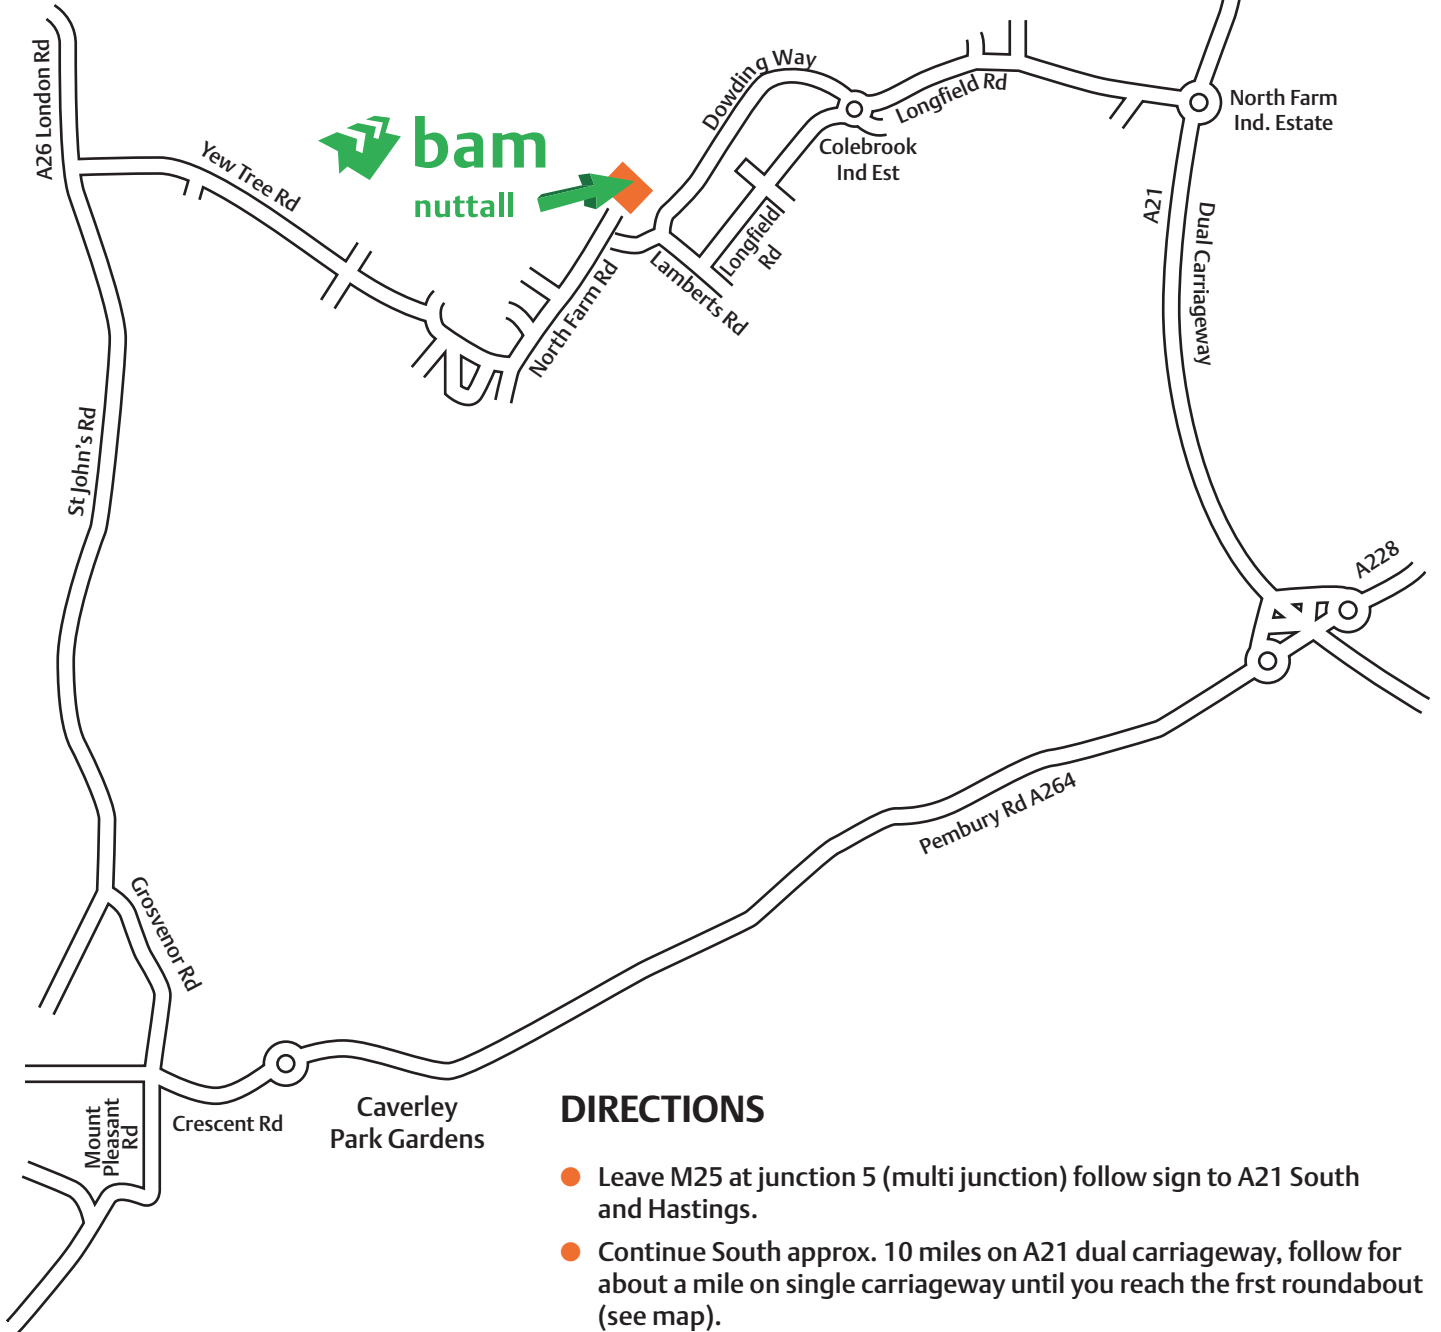

## Directions to Nuttall Hynes

### DIRECTIONS

- Leave M25 at junction 5 (multi junction) follow sign to A21 South and Hastings.
- Continue South approx. 10 miles on A21 dual carriageway, follow for about a mile on single carriageway until you reach the first roundabout (see map).  
(This will take you past Sevenoaks, Tonbridge, and the first Tunbridge Wells / Southborough turning).
- Turn right (third exit) into Longfield Road - North Farm Ind. Estate.
- Straight on at next small roundabout.
- T - Junction (by Vauxhall dealer) turn right.
- Proceed to traffic lights by the railway bridge.
- Go under bridge immediately right up concrete ramp.
- The office is now in front of you.
- Bear left into car park.