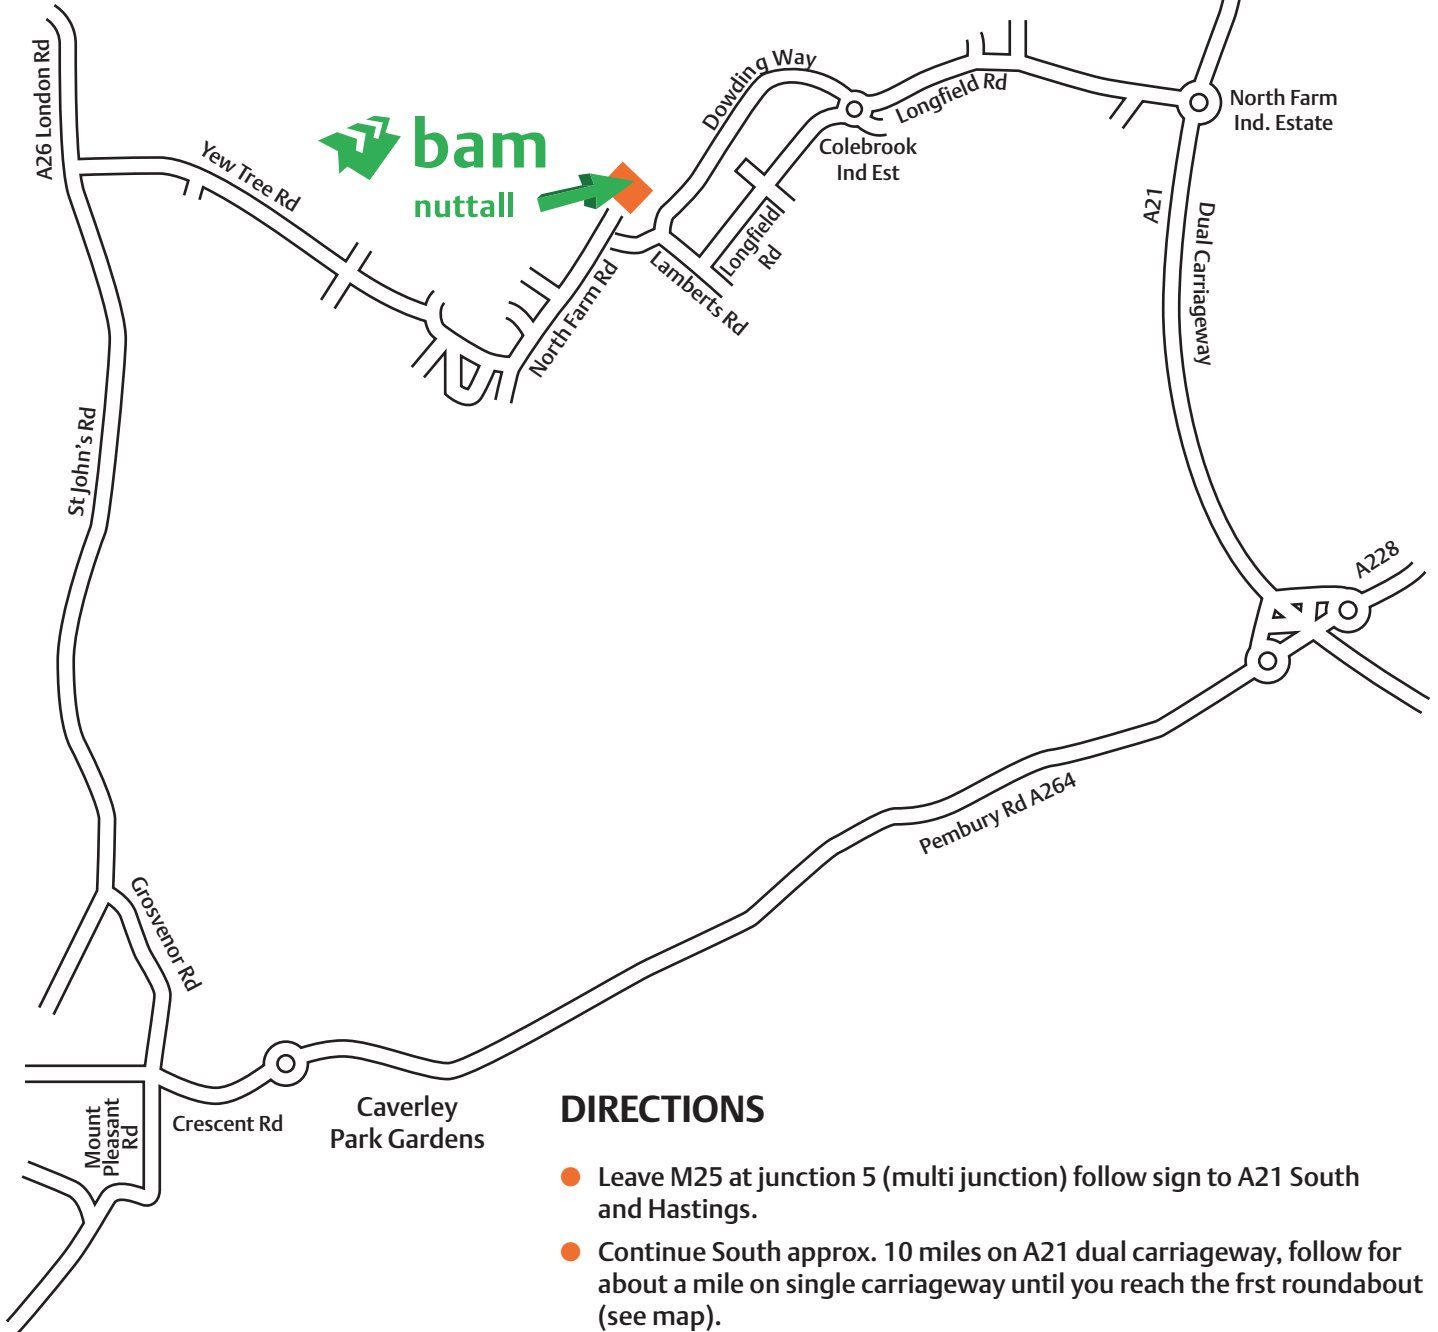

Prospect House
North Farm Road
Tunbridge Wells
Kent TN2 3DN

Tel: 01892 512255

Directions to Nuttall Hynes

DIRECTIONS

- Leave M25 at junction 5 (multi junction) follow sign to A21 South and Hastings.
- Continue South approx. 10 miles on A21 dual carriageway, follow for about a mile on single carriageway until you reach the first roundabout (see map).
(This will take you past Sevenoaks, Tonbridge, and the first Tunbridge Wells / Southborough turning).
- Turn right (third exit) into Longfield Road - North Farm Ind. Estate.
- Straight on at next small roundabout.
- T - Junction (by Vauxhall dealer) turn right.
- Proceed to traffic lights by the railway bridge.
- Go under bridge immediately right up concrete ramp.
- The office is now in front of you.
- Bear left into car park.